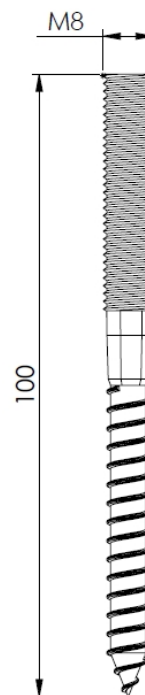

D = 60 mm

2	2	M6 x 20	ELVZ
1	1	Wall bracket	AL
Pos.	QTY.	Description	Material

Unit of measure: mm

Hekon art. : AE060-BEUG