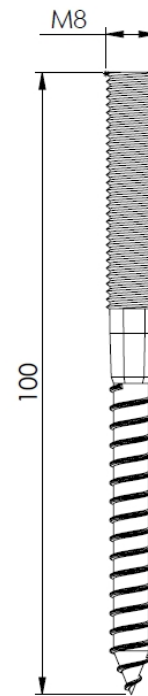

D = 100 mm

2	2	M6 x 20	ELVZ
1	1	Wall bracket	AL
Pos.	QTY.	Description	Material

Unit of measure: mm

Hekon art. : AE100-BEUG