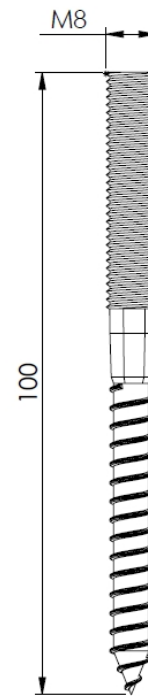

D = 150 mm

2	2	M6 x 20	ELVZ
1	1	Wall bracket	AL
Pos.	QTY.	Description	Material

Unit of measure: mm

Hekon art. : AE150-BEUG