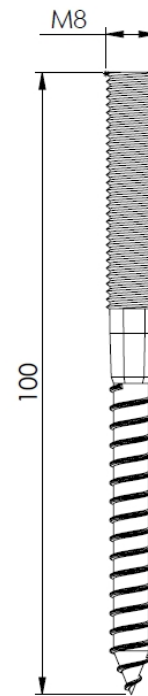

D = 250 mm

2	2	M6 x 20	ELVZ
1	1	Wall bracket	AL
Pos.	QTY.	Description	Material

Unit of measure: mm

Hekon art. : AE250-BEUG