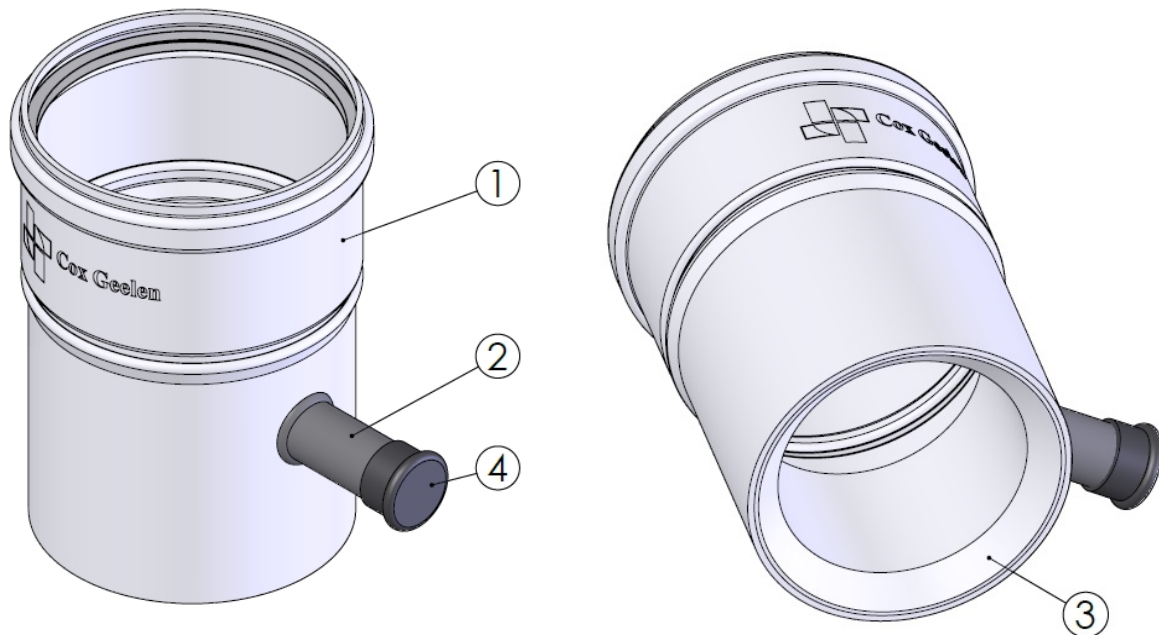

SECTION A-A

4	1	Cap, Flue gas, Black	EPDM Flue gas
3	1	Expansion piece $\varnothing 80-100$	CoxPP
2	1	Measure pipe $\varnothing 20$	PP
1	1	Flue pipe $\varnothing 100$	CoxPP
Pos.	QTY.	Description	Material

Hekon art. : CD100-COND