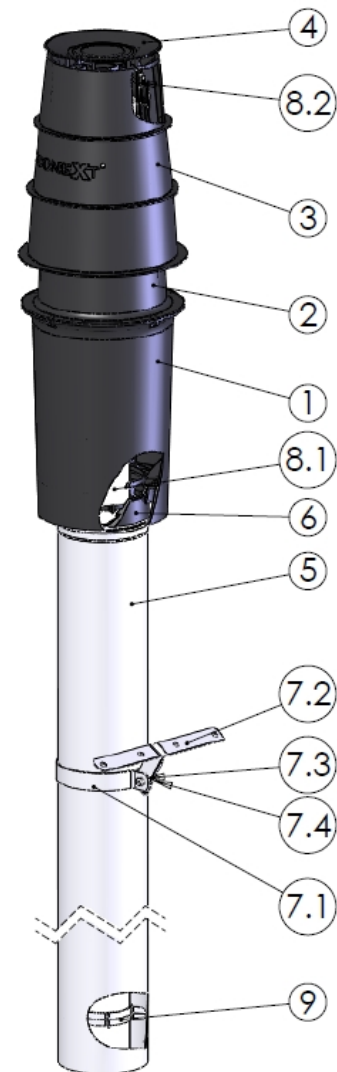

SECTION A-A

Upper roof part colours
Black (RAL 9005)
Terracotta (RAL 8023)

Pos.	QTY.	Description	Material
9	1	Distance ring ø60-100	PP
8.2	1	Seal ø80	EPDM
8.1	1	Flue pipe ø60-80 L1270	PPs
8	1	Flue pipe ø60-80 L1270	-
7.4	1	Bolt M5x25	ELVZ
7.3	1	Nut M5	ELVZ
7.2	1	Fixing bracket	DX52D+Z275-NA
7.1	1	Bracket	DX52D+Z275-NA
7	1	Stabilising bracket ø100	-
6	1	Expansion 100-T25 econeXt	ABS
5	1	Air-inlet pipe ø100 L770	DX52D+Z275-NA
4	1	End cap econeXt D60	PP
3	1	Cap econeXt	PP
2	1	Air-inlet piece econeXt HR	PP
1	1	Air-inlet pipe econeXt	PP
Pos.	QTY.	Description	Material

Hekon art. : CDEC60/100-D