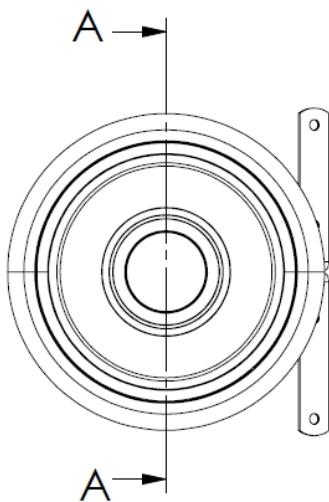

SECTION A-A

Upper roof part colours
Black (RAL 9005)
Terracotta (RAL 8023)

Pos.	QTY.	Description	Material
9	1	Distance ring ø60-100	PP
8.2	1	Seal ø80	EPDM
8.1	1	Flue pipe ø60-80 L1270	PPs
8	1	Flue pipe ø60-80 L1270	-
7.4	1	Bolt M5x25	ELVZ
7.3	1	Nut M5	ELVZ
7.2	1	Fixing bracket	DX52D+Z275-NA
7.1	1	Bracket	DX52D+Z275-NA
7	1	Stabilising bracket ø100	-
6	1	Expansion 100-T25 econeXt	ABS
5	1	Air-inlet pipe ø100 L770	DX52D+Z275-NA
4	1	End cap econeXt D60	PP
3	1	Cap econeXt	PP
2	1	Air-inlet piece econeXt HR	PP
1	1	Air-inlet pipe econeXt	PP
Pos.	QTY.	Description	Material

Hekon art. : CDEC60/100-D