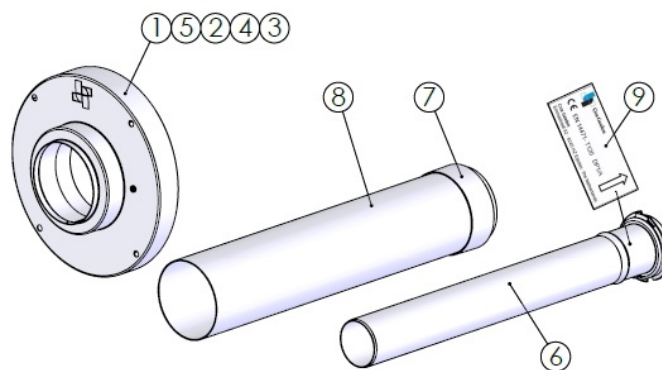

SECTION A-A

Unit of measure: mm

DETAIL B

Additional box content

Pos.	QTY.	Description	Part nr
7	1	Distance ring ø60-100	891597
6	1	Rating plate, wall plate	710660
5	1	Rating plate, wall plate sticker	892330
4	1	Assembly manual	892318
3	2	Screw 7.2x52 AW30	892289
2	1	Self-tapping torx screw 3.9 x 13	890043
1	4	Screw ø7.2x92 AW30	892281

Pos.	QTY.	Description	Material
9	1	CE sticker	-
8	1	Air pipe ø100 L448 ConneXt	PVC
7	1	Coupling unit ø60-100	PC/ABS
6	1	Flue pipe ø60 PP-CFS coupling	-
5	2	Sheet metal screw ø4,2x25 T20	Galvanized
4	1	Fire collar ø100-4	Expansion seal
3	1	Fireproof wallplate insert ø100	DX51D
2	1	Fireproof board wallplate 100	Fireproof board
1	1	Steel cover collar fireproof wallplate ø100	DC04