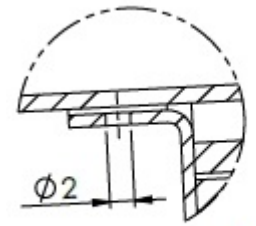

SECTION A-A

Unit of measure: mm

DETAIL B

Additional box content

Pos.	QTY.	Description	Part nr
7	1	Distance ring ø60-100	891597
6	1	Rating plate, wall plate	710660
5	1	Rating plate, wall plate sticker	892330
4	1	Assembly manual	892318
3	2	Screw 7.2x52 AW30	892289
2	1	Self-tapping torx screw 3.9 x 13	890043
1	4	Screw ø7.2x92 AW30	892281

Pos.	QTY.	Description	Material
9	1	CE sticker	-
8	1	Air pipe ø100 L448 ConneXt	PVC
7	1	Coupling unit ø60-100	PC/ABS
6	1	Flue pipe ø60 PP-CFS coupling	-
5	2	Sheet metal screw ø4,2x25 T20	Galvanized
4	1	Fire collar ø100-4	Expansion seal
3	1	Fireproof wallplate insert ø100	DX51D
2	1	Fireproof board wallplate 100	Fireproof board
1	1	Steel cover collar fireproof wallplate ø100	DC04