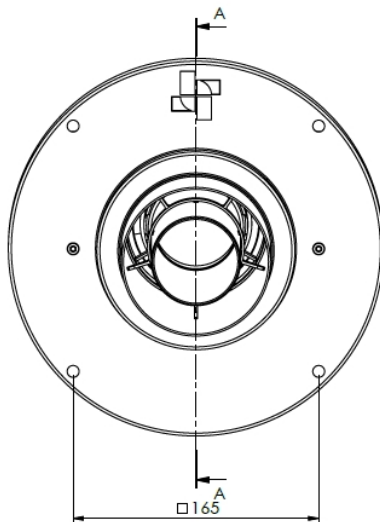

SECTION A-A

Unit of measure: mm

DETAIL B

Additional box content

Pos.	QTY.	Description	Part nr
7	1	Distance ring ø60-100	891597
6	1	Rating plate, wall plate	710660
5	1	Rating plate, wall plate sticker	892330
4	1	Assembly manual	892318
3	2	Screw 7.2x52 AW30	892289
2	1	Self-tapping torx screw 3.9 x 13	890043
1	4	Screw ø7.2x92 AW30	892281

Pos.	QTY.	Description	Material
9	1	CE sticker	-
8	1	Air pipe ø100 L448 ConneXt	PVC
7	1	Coupling unit ø60-100	PC/ABS
6	1	Flue pipe ø60 PP-CFS coupling	-
5	2	Sheet metal screw ø4,2x25 T20	Galvanized
4	1	Fire collar ø100-4	Expansion seal
3	1	Fireproof wallplate insert ø100	DX51D
2	1	Fireproof board wallplate 100	Fireproof board
1	1	Steel cover collar fireproof wallplate ø100	DC04