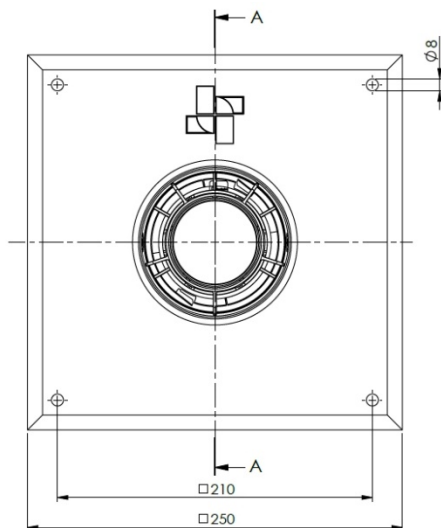

SECTION A-A

Unit of measure: mm

Additional box content			
6	1	Distance ring ø60-100	891597
5	1	Rating plate, wall plate	710660
4	1	Rating plate, wall plate sticker	892330
3	1	Assembly manual	892317
2	1	Self-tapping torx screw 3.9 x 13	890043
1	5	Screw 7.2x52 AW30	892289
Pos.	QTY.	Description	Part nr

5	1	CE sticker	-
4	1	Coupling unit ø60-100	PC/ABS
3	1	Air-inlet pipe ø100 L448	EN-AW-1050A
2	1	Flue pipe ø60 PP-CFS coupling	-
1	1	Wall plate ø100	DX51D
Pos.	QTY.	Description	Material

Hekon art. : CH-E003