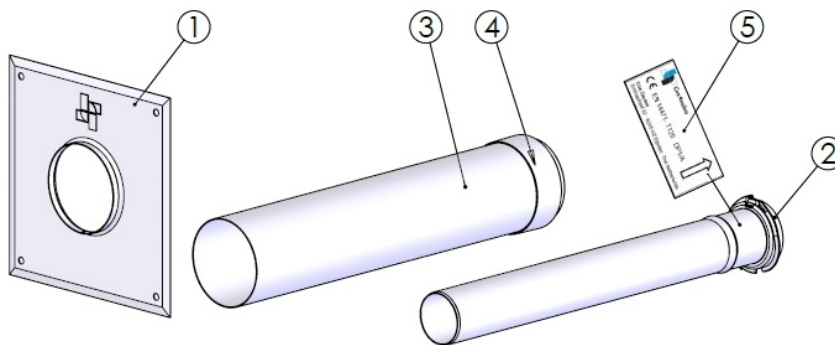

SECTION A-A

Unit of measure: mm

Additional box content			
6	1	Distance ring ø60-100	891597
5	1	Rating plate, wall plate	710660
4	1	Rating plate, wall plate sticker	892330
3	1	Assembly manual	892317
2	1	Self-tapping torx screw 3.9 x 13	890043
1	5	Screw 7.2x52 AW30	892289
Pos.	QTY.	Description	Part nr

5	1	CE sticker	-
4	1	Coupling unit ø60-100	PC/ABS
3	1	Air-inlet pipe ø100 L448	EN-AW-1050A
2	1	Flue pipe ø60 PP-CFS coupling	-
1	1	Wall plate ø100	DX51D
Pos.	QTY.	Description	Material

Hekon art. : CH-E003