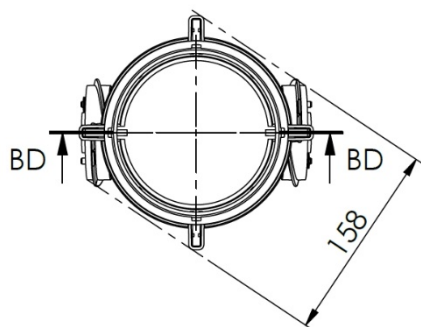

22	1	Mounting set roof terminal-PP CFS	-
21	2	CE sticker	-
20	1	Measuring tool assy-PP CFS	-
19	4	Push on washer 5mm	Stainless A2
18	4	Washer M8x30	St St
17	4	Closing lid- house cord- PP CFS	PA
16	2	Bolt M6 x 20	StSt
15	2	Suspension strip short - PP CFS	AISI 304
14	2	Cap hex nut M6	Stainless A2
13	2	Seal EPDM Flue gas M 130 - PP CFS	EPDM Flue gas
12	4	Seal EPDM Flue gas ø67 Reversed S	EPDM Flue gas
11	4	Closing lid 60-PP CFS	CoxPP-BBA
10	1	House 130 terminal-PP CFS	CoxPP-BBA
9	1	House 130 bottom-PP CFS	CoxPP-BBA
8	2	Suspension bracket swing ring 130-PP CFS	-
7	1	Support ring, with air inlet 130-PP CFS	-
6	1	Grid 130-PP CFS	AISI 304
5	12	Rivet 4,0x12 black	Al
4	1	Roof terminal rain cover 130-PP CFS	EN-AW-1050A
3	1	Flue gas pipe 130 - PP CFS	CoxPP-BBA
2	1	Flue gas pipe 130 - PP CFS	CoxPP-BBA
1	1	Roof terminal air cover 130 - PP CFS	EN-AW-1050A
Pos.		Description	Material

Unit of measure: mm

Hekon art. : CH130-T+B

DETAIL AZ

DETAIL AY

Unit of measure: mm

Hekon art. : CH130-T+B

DETAIL BB

DETAIL BC

SECTION BA-BA

Unit of measure: mm  
Hekon art. : CH130-T+B

DETAIL BE

Unit of measure: mm  
Hekon art. : CH130-T+B