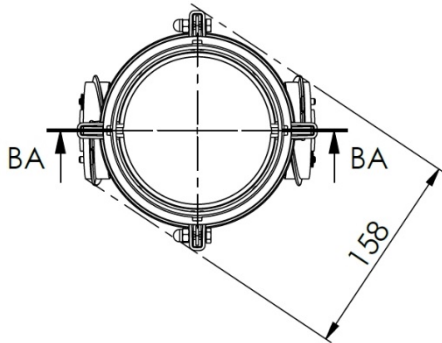

22	1	Mounting set roof terminal-PP CFS	-
21	2	CE sticker	-
20	1	Measuring tool assy-PP CFS	-
19	4	Push on washer 5mm	Stainless A2
18	4	Washer M8x30	St St
17	4	Closing lid- house cord- PP CFS	PA
16	2	Bolt M6 x 20	StSt
15	2	Suspension strip short - PP CFS	AISI 304
14	2	Cap hex nut M6	Stainless A2
13	2	Seal EPDM Flue gas M 130 - PP CFS	EPDM Flue gas
12	4	Seal EPDM Flue gas ø67 Reversed S	EPDM Flue gas
11	4	Closing lid 60-PP CFS	CoxPP-BBA
10	1	House 130 terminal-PP CFS	CoxPP-BBA
9	1	House 130 bottom-PP CFS	CoxPP-BBA
8	2	Suspension bracket swing ring 130-PP CFS	-
7	1	Support ring, with air inlet 130-PP CFS	-
6	1	Grid 130-PP CFS	AISI 304
5	12	Rivet 4,0x12 black	Al
4	1	Roof terminal rain cover 130-PP CFS	EN-AW-1050A
3	1	Flue gas pipe 130 - PP CFS	CoxPP-BBA
2	1	Flue gas pipe 130 - PP CFS	CoxPP-BBA
1	1	Roof terminal air cover 130 - PP CFS	EN-AW-1050A
Pos.		Description	Material

Unit of measure: mm

Hekon art. : CH130-T+B

DETAIL AZ

DETAIL AY

Unit of measure: mm

Hekon art. : CH130-T+B

DETAIL BB

DETAIL BC

SECTION BA-BA

Unit of measure: mm  
Hekon art. : CH130-T+B

DETAIL BE

Unit of measure: mm  
Hekon art. : CH130-T+B