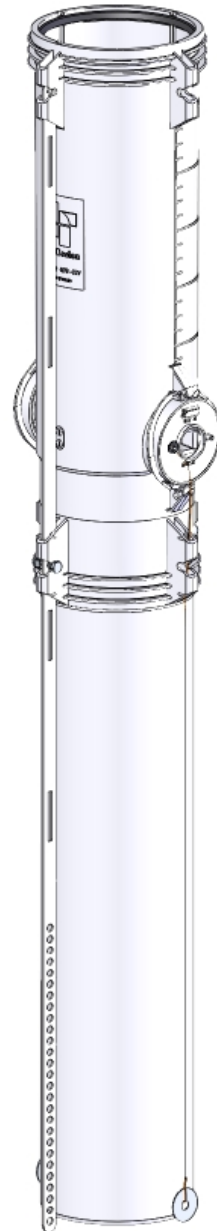

22	1	Mounting set roof terminal-PP CFS	-
21	2	CE sticker	-
20	1	Measuring tool assy-PP CFS	-
19	4	Push on washer 5mm	Stainless A2
18	4	Washer M8x30	St St
17	4	Closing lid- house cord- PP CFS	PA
16	2	Bolt M6 x 20	StSt
15	2	Suspension strip short - PP CFS	AISI 304
14	2	Cap hex nut M6	Stainless A2
13	2	Seal EPDM Flue gas M 130 - PP CFS	EPDM Flue gas
12	4	Seal EPDM Flue gas ø67 Reversed S	EPDM Flue gas
11	4	Closing lid 60-PP CFS	CoxPP-BBA
10	1	House 130 terminal-PP CFS	CoxPP-BBA
9	1	House 130 bottom-PP CFS	CoxPP-BBA
8	2	Suspension bracket swing ring 130-PP CFS	-
7	1	Support ring, with air inlet 130-PP CFS	-
6	1	Grid 130-PP CFS	AISI 304
5	12	Rivet 4,0x12 black	Al
4	1	Roof terminal rain cover 130-PP CFS	EN-AW-1050A
3	1	Flue gas pipe 130 - PP CFS	CoxPP-BBA
2	1	Flue gas pipe 130 - PP CFS	CoxPP-BBA
1	1	Roof terminal air cover 130 - PP CFS	EN-AW-1050A
Pos.		Description	Material

Unit of measure: mm

Hekon art. : CH130-T+B

DETAIL AZ

DETAIL AY

Unit of measure: mm

Hekon art. : CH130-T+B

DETAIL BB

DETAIL BC

SECTION BA-BA

Unit of measure: mm  
Hekon art. : CH130-T+B

DETAIL BE

Unit of measure: mm  
Hekon art. : CH130-T+B