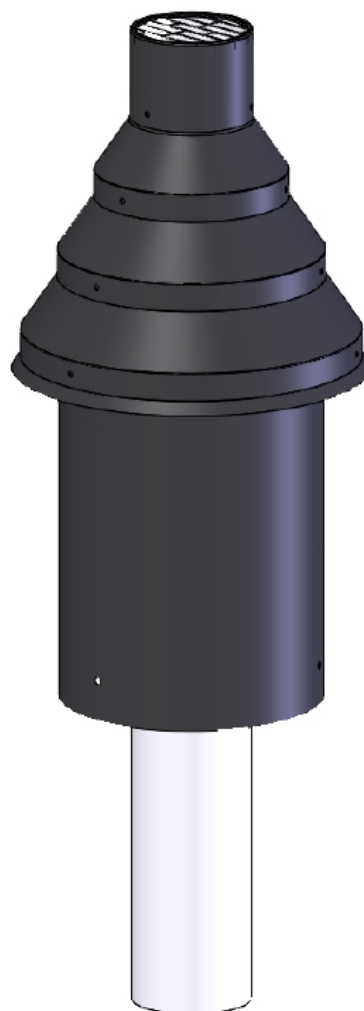

22	1	Mounting set roof terminal-PP CFS	-
21	2	CE sticker	-
20	1	Measuring tool assy-PP CFS	-
19	4	Push on washer 5mm	Stainless A2
18	4	Washer M8x30	St St
17	4	Closing lid- house cord- PP CFS	PA
16	2	Bolt M6 x 20	StSt
15	2	Suspension strip short - PP CFS	AISI 304
14	2	Cap hex nut M6	Stainless A2
13	2	Seal EPDM Flue gas M 130 - PP CFS	EPDM Flue gas
12	4	Seal EPDM Flue gas ø67 Reversed S	EPDM Flue gas
11	4	Closing lid 60-PP CFS	CoxPP-BBA
10	1	House 130 terminal-PP CFS	CoxPP-BBA
9	1	House 130 bottom-PP CFS	CoxPP-BBA
8	2	Suspension bracket swing ring 130-PP CFS	-
7	1	Support ring, with air inlet 130-PP CFS	-
6	1	Grid 130-PP CFS	AISI 304
5	12	Rivet 4,0x12 black	Al
4	1	Roof terminal rain cover 130-PP CFS	EN-AW-1050A
3	1	Flue gas pipe 130 - PP CFS	CoxPP-BBA
2	1	Flue gas pipe 130 - PP CFS	CoxPP-BBA
1	1	Roof terminal air cover 130 - PP CFS	EN-AW-1050A
Pos.		Description	Material

Unit of measure: mm

Hekon art. : CH130-T+B

DETAIL AZ

DETAIL AY

Unit of measure: mm

Hekon art. : CH130-T+B

DETAIL BB

DETAIL BC

SECTION BA-BA

Unit of measure: mm  
Hekon art. : CH130-T+B

DETAIL BE

Unit of measure: mm  
Hekon art. : CH130-T+B