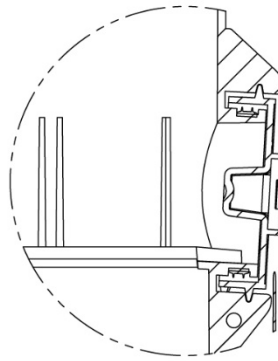

22	1	Mounting set roof terminal-PP CFS	-
21	2	CE sticker	-
20	1	Measuring tool assy-PP CFS	-
19	4	Push on washer 5mm	Stainless A2
18	4	Washer M8x30	St St
17	4	Closing lid- house cord- PP CFS	PA
16	2	Bolt M6 x 20	StSt
15	2	Suspension strip short - PP CFS	AISI 304
14	2	Cap hex nut M6	Stainless A2
13	2	Seal EPDM Flue gas M 130 - PP CFS	EPDM Flue gas
12	4	Seal EPDM Flue gas ø67 Reversed S	EPDM Flue gas
11	4	Closing lid 60-PP CFS	CoxPP-BBA
10	1	House 130 terminal-PP CFS	CoxPP-BBA
9	1	House 130 bottom-PP CFS	CoxPP-BBA
8	2	Suspension bracket swing ring 130-PP CFS	-
7	1	Support ring, with air inlet 130-PP CFS	-
6	1	Grid 130-PP CFS	AISI 304
5	12	Rivet 4,0x12 black	Al
4	1	Roof terminal rain cover 130-PP CFS	EN-AW-1050A
3	1	Flue gas pipe 130 - PP CFS	CoxPP-BBA
2	1	Flue gas pipe 130 - PP CFS	CoxPP-BBA
1	1	Roof terminal air cover 130 - PP CFS	EN-AW-1050A
Pos.		Description	Material

Unit of measure: mm

Hekon art. : CH130-T+B

DETAIL AZ

DETAIL AY

Unit of measure: mm

Hekon art. : CH130-T+B

DETAIL BB

DETAIL BC

SECTION BA-BA

Unit of measure: mm  
Hekon art. : CH130-T+B

DETAIL BE

Unit of measure: mm  
Hekon art. : CH130-T+B