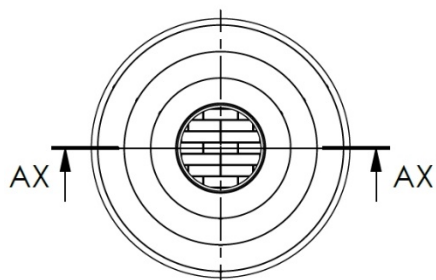

22	1	Mounting set roof terminal-PP CFS	-
21	2	CE sticker	-
20	1	Measuring tool assy-PP CFS	-
19	4	Push on washer 5mm	Stainless A2
18	4	Washer M8x30	St St
17	4	Closing lid- house cord- PP CFS	PA
16	2	Bolt M6 x 20	StSt
15	2	Suspension strip short - PP CFS	AISI 304
14	2	Cap hex nut M6	Stainless A2
13	2	Seal EPDM Flue gas M 130 - PP CFS	EPDM Flue gas
12	4	Seal EPDM Flue gas ø67 Reversed S	EPDM Flue gas
11	4	Closing lid 60-PP CFS	CoxPP-BBA
10	1	House 130 terminal-PP CFS	CoxPP-BBA
9	1	House 130 bottom-PP CFS	CoxPP-BBA
8	2	Suspension bracket swing ring 130-PP CFS	-
7	1	Support ring, with air inlet 130-PP CFS	-
6	1	Grid 130-PP CFS	AISI 304
5	12	Rivet 4,0x12 black	Al
4	1	Roof terminal rain cover 130-PP CFS	EN-AW-1050A
3	1	Flue gas pipe 130 - PP CFS	CoxPP-BBA
2	1	Flue gas pipe 130 - PP CFS	CoxPP-BBA
1	1	Roof terminal air cover 130 - PP CFS	EN-AW-1050A
Pos.		Description	Material

Unit of measure: mm

Hekon art. : CH130-T+B

DETAIL AZ

DETAIL AY

Unit of measure: mm

Hekon art. : CH130-T+B

DETAIL BB

DETAIL BC