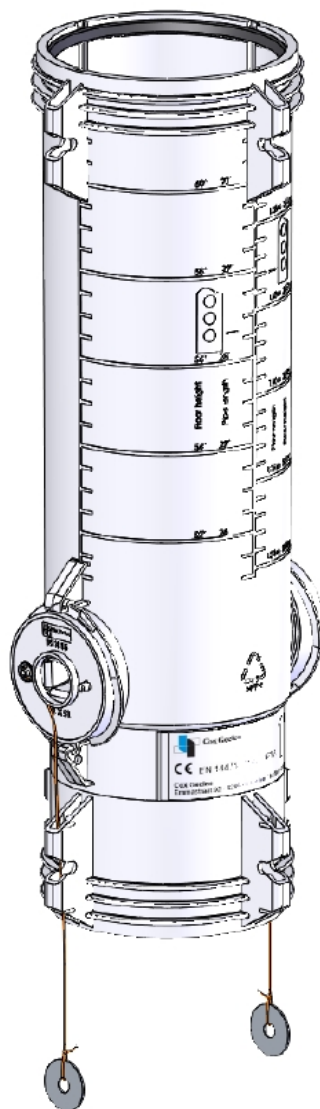

22	1	Mounting set roof terminal-PP CFS	-
21	2	CE sticker	-
20	1	Measuring tool assy-PP CFS	-
19	4	Push on washer 5mm	Stainless A2
18	4	Washer M8x30	St St
17	4	Closing lid- house cord- PP CFS	PA
16	2	Bolt M6 x 20	StSt
15	2	Suspension strip short - PP CFS	AISI 304
14	2	Cap hex nut M6	Stainless A2
13	2	Seal EPDM Flue gas M 130 - PP CFS	EPDM Flue gas
12	4	Seal EPDM Flue gas ø67 Reversed S	EPDM Flue gas
11	4	Closing lid 60-PP CFS	CoxPP-BBA
10	1	House 130 terminal-PP CFS	CoxPP-BBA
9	1	House 130 bottom-PP CFS	CoxPP-BBA
8	2	Suspension bracket swing ring 130-PP CFS	-
7	1	Support ring, with air inlet 130-PP CFS	-
6	1	Grid 130-PP CFS	AISI 304
5	12	Rivet 4,0x12 black	Al
4	1	Roof terminal rain cover 130-PP CFS	EN-AW-1050A
3	1	Flue gas pipe 130 - PP CFS	CoxPP-BBA
2	1	Flue gas pipe 130 - PP CFS	CoxPP-BBA
1	1	Roof terminal air cover 130 - PP CFS	EN-AW-1050A
Pos.		Description	Material

Unit of measure: mm

Hekon art. : CH130-T+B

DETAIL AZ

DETAIL AY

Unit of measure: mm

Hekon art. : CH130-T+B

DETAIL BB

DETAIL BC

SECTION BA-BA

Unit of measure: mm  
Hekon art. : CH130-T+B

DETAIL BE

Unit of measure: mm  
Hekon art. : CH130-T+B