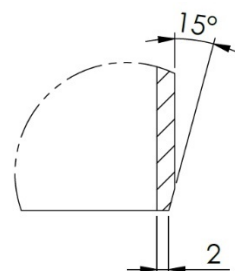

22	1	Mounting set roof terminal-PP CFS	-
21	2	CE sticker	-
20	1	Measuring tool assy-PP CFS	-
19	4	Push on washer 5mm	Stainless A2
18	4	Washer M8x30	St St
17	4	Closing lid- house cord- PP CFS	PA
16	2	Bolt M6 x 20	StSt
15	2	Suspension strip short - PP CFS	AISI 304
14	2	Cap hex nut M6	Stainless A2
13	2	Seal EPDM Flue gas M 130 - PP CFS	EPDM Flue gas
12	4	Seal EPDM Flue gas ø67 Reversed S	EPDM Flue gas
11	4	Closing lid 60-PP CFS	CoxPP-BBA
10	1	House 130 terminal-PP CFS	CoxPP-BBA
9	1	House 130 bottom-PP CFS	CoxPP-BBA
8	2	Suspension bracket swing ring 130-PP CFS	-
7	1	Support ring, with air inlet 130-PP CFS	-
6	1	Grid 130-PP CFS	AISI 304
5	12	Rivet 4,0x12 black	Al
4	1	Roof terminal rain cover 130-PP CFS	EN-AW-1050A
3	1	Flue gas pipe 130 - PP CFS	CoxPP-BBA
2	1	Flue gas pipe 130 - PP CFS	CoxPP-BBA
1	1	Roof terminal air cover 130 - PP CFS	EN-AW-1050A
Pos.		Description	Material

Unit of measure: mm

Hekon art. : CH130-T+B

DETAIL AZ

DETAIL AY

Unit of measure: mm

Hekon art. : CH130-T+B

DETAIL BB

DETAIL BC