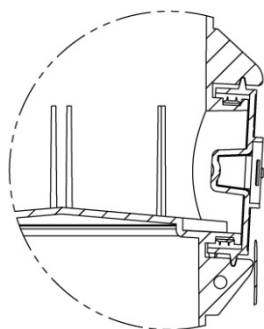

22	1	Mounting set roof terminal-PP CFS	-
21	2	CE sticker	-
20	1	Measuring tool assy-PP CFS	-
19	4	Push on washer 5mm	Stainless A2
18	4	Washer M8x30	St St
17	4	Closing lid- house cord- PP CFS	PA
16	2	Bolt M6 x 20	StSt
15	2	Suspension strip short - PP CFS	AISI 304
14	2	Cap hex nut M6	Stainless A2
13	2	Seal EPDM Flue gas M 130 - PP CFS	EPDM Flue gas
12	4	Seal EPDM Flue gas ø67 Reversed S	EPDM Flue gas
11	4	Closing lid 60-PP CFS	CoxPP-BBA
10	1	House 130 terminal-PP CFS	CoxPP-BBA
9	1	House 130 bottom-PP CFS	CoxPP-BBA
8	2	Suspension bracket swing ring 130-PP CFS	-
7	1	Support ring, with air inlet 130-PP CFS	-
6	1	Grid 130-PP CFS	AISI 304
5	12	Rivet 4,0x12 black	Al
4	1	Roof terminal rain cover 130-PP CFS	EN-AW-1050A
3	1	Flue gas pipe 130 - PP CFS	CoxPP-BBA
2	1	Flue gas pipe 130 - PP CFS	CoxPP-BBA
1	1	Roof terminal air cover 130 - PP CFS	EN-AW-1050A
Pos.		Description	Material

Unit of measure: mm

Hekon art. : CH130-T+B

DETAIL AZ

DETAIL AY

Unit of measure: mm

Hekon art. : CH130-T+B

DETAIL BB

DETAIL BC

SECTION BA-BA

Unit of measure: mm  
Hekon art. : CH130-T+B

DETAIL BE

Unit of measure: mm  
Hekon art. : CH130-T+B