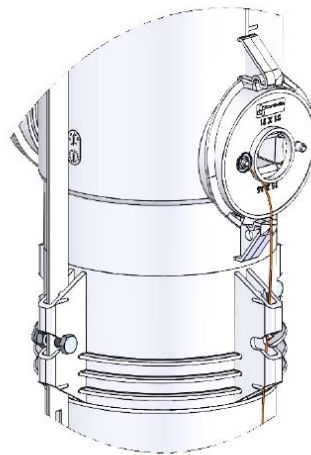

22	1	Mounting set roof terminal-PP CFS	-
21	2	CE sticker	-
20	1	Measuring tool assy-PP CFS	-
19	4	Push on washer 5mm	Stainless A2
18	4	Washer M8x30	St St
17	4	Closing lid- house cord- PP CFS	PA
16	2	Bolt M6 x 20	StSt
15	2	Suspension strip short - PP CFS	AISI 304
14	2	Cap hex nut M6	Stainless A2
13	2	Seal EPDM Flue gas M 130 - PP CFS	EPDM Flue gas
12	4	Seal EPDM Flue gas ø67 Reversed S	EPDM Flue gas
11	4	Closing lid 60-PP CFS	CoxPP-BBA
10	1	House 130 terminal-PP CFS	CoxPP-BBA
9	1	House 130 bottom-PP CFS	CoxPP-BBA
8	2	Suspension bracket swing ring 130-PP CFS	-
7	1	Support ring, with air inlet 130-PP CFS	-
6	1	Grid 130-PP CFS	AISI 304
5	12	Rivet 4,0x12 black	Al
4	1	Roof terminal rain cover 130-PP CFS	EN-AW-1050A
3	1	Flue gas pipe 130 - PP CFS	CoxPP-BBA
2	1	Flue gas pipe 130 - PP CFS	CoxPP-BBA
1	1	Roof terminal air cover 130 - PP CFS	EN-AW-1050A
Pos.		Description	Material

Unit of measure: mm

Hekon art. : CH130-T+B

DETAIL AZ

DETAIL AY

Unit of measure: mm

Hekon art. : CH130-T+B

DETAIL BB

DETAIL BC

SECTION BA-BA

Unit of measure: mm  
Hekon art. : CH130-T+B

DETAIL BE

Unit of measure: mm  
Hekon art. : CH130-T+B