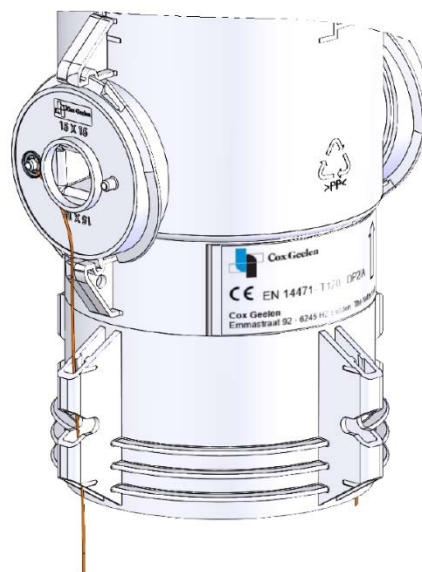

22	1	Mounting set roof terminal-PP CFS	-
21	2	CE sticker	-
20	1	Measuring tool assy-PP CFS	-
19	4	Push on washer 5mm	Stainless A2
18	4	Washer M8x30	St St
17	4	Closing lid- house cord- PP CFS	PA
16	2	Bolt M6 x 20	StSt
15	2	Suspension strip short - PP CFS	AISI 304
14	2	Cap hex nut M6	Stainless A2
13	2	Seal EPDM Flue gas M 130 - PP CFS	EPDM Flue gas
12	4	Seal EPDM Flue gas ø67 Reversed S	EPDM Flue gas
11	4	Closing lid 60-PP CFS	CoxPP-BBA
10	1	House 130 terminal-PP CFS	CoxPP-BBA
9	1	House 130 bottom-PP CFS	CoxPP-BBA
8	2	Suspension bracket swing ring 130-PP CFS	-
7	1	Support ring, with air inlet 130-PP CFS	-
6	1	Grid 130-PP CFS	AISI 304
5	12	Rivet 4,0x12 black	Al
4	1	Roof terminal rain cover 130-PP CFS	EN-AW-1050A
3	1	Flue gas pipe 130 - PP CFS	CoxPP-BBA
2	1	Flue gas pipe 130 - PP CFS	CoxPP-BBA
1	1	Roof terminal air cover 130 - PP CFS	EN-AW-1050A
Pos.		Description	Material

Unit of measure: mm

Hekon art. : CH130-T+B

DETAIL AZ

DETAIL AY

Unit of measure: mm

Hekon art. : CH130-T+B

DETAIL BB

DETAIL BC

SECTION BA-BA

Unit of measure: mm  
Hekon art. : CH130-T+B

DETAIL BE

Unit of measure: mm  
Hekon art. : CH130-T+B