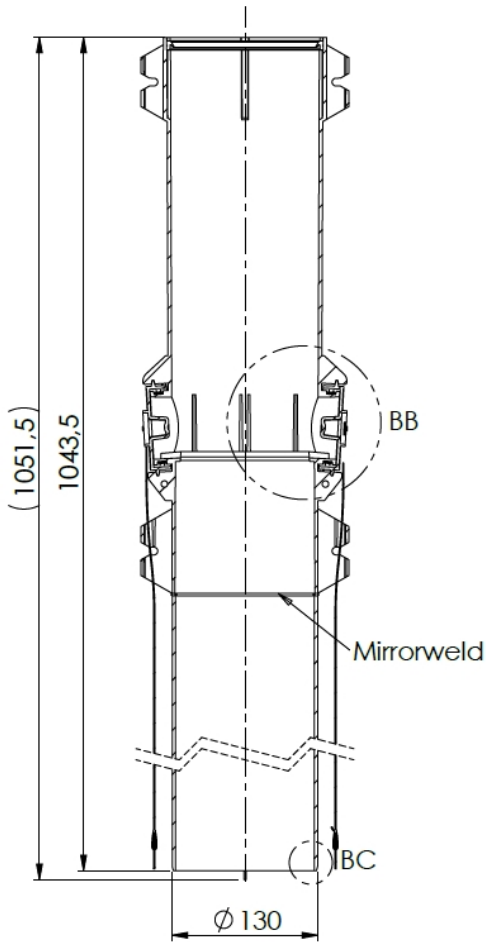

22	1	Mounting set roof terminal-PP CFS	-
21	2	CE sticker	-
20	1	Measuring tool assy-PP CFS	-
19	4	Push on washer 5mm	Stainless A2
18	4	Washer M8x30	St St
17	4	Closing lid- house cord- PP CFS	PA
16	2	Bolt M6 x 20	StSt
15	2	Suspension strip short - PP CFS	AISI 304
14	2	Cap hex nut M6	Stainless A2
13	2	Seal EPDM Flue gas M 130 - PP CFS	EPDM Flue gas
12	4	Seal EPDM Flue gas ø67 Reversed S	EPDM Flue gas
11	4	Closing lid 60-PP CFS	CoxPP-BBA
10	1	House 130 terminal-PP CFS	CoxPP-BBA
9	1	House 130 bottom-PP CFS	CoxPP-BBA
8	2	Suspension bracket swing ring 130-PP CFS	-
7	1	Support ring, with air inlet 130-PP CFS	-
6	1	Grid 130-PP CFS	AISI 304
5	12	Rivet 4,0x12 black	Al
4	1	Roof terminal rain cover 130-PP CFS	EN-AW-1050A
3	1	Flue gas pipe 130 - PP CFS	CoxPP-BBA
2	1	Flue gas pipe 130 - PP CFS	CoxPP-BBA
1	1	Roof terminal air cover 130 - PP CFS	EN-AW-1050A
Pos.		Description	Material

Unit of measure: mm

Hekon art. : CH130-T+B

DETAIL AZ

DETAIL AY

Unit of measure: mm

Hekon art. : CH130-T+B

DETAIL BB

DETAIL BC

SECTION BA-BA

Unit of measure: mm  
Hekon art. : CH130-T+B

DETAIL BE

Unit of measure: mm  
Hekon art. : CH130-T+B