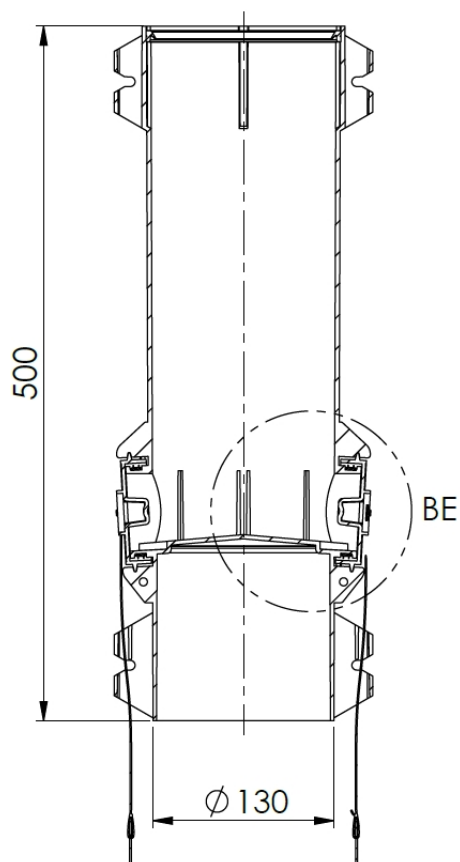

22	1	Mounting set roof terminal-PP CFS	-
21	2	CE sticker	-
20	1	Measuring tool assy-PP CFS	-
19	4	Push on washer 5mm	Stainless A2
18	4	Washer M8x30	St St
17	4	Closing lid- house cord- PP CFS	PA
16	2	Bolt M6 x 20	StSt
15	2	Suspension strip short - PP CFS	AISI 304
14	2	Cap hex nut M6	Stainless A2
13	2	Seal EPDM Flue gas M 130 - PP CFS	EPDM Flue gas
12	4	Seal EPDM Flue gas ø67 Reversed S	EPDM Flue gas
11	4	Closing lid 60-PP CFS	CoxPP-BBA
10	1	House 130 terminal-PP CFS	CoxPP-BBA
9	1	House 130 bottom-PP CFS	CoxPP-BBA
8	2	Suspension bracket swing ring 130-PP CFS	-
7	1	Support ring, with air inlet 130-PP CFS	-
6	1	Grid 130-PP CFS	AISI 304
5	12	Rivet 4,0x12 black	Al
4	1	Roof terminal rain cover 130-PP CFS	EN-AW-1050A
3	1	Flue gas pipe 130 - PP CFS	CoxPP-BBA
2	1	Flue gas pipe 130 - PP CFS	CoxPP-BBA
1	1	Roof terminal air cover 130 - PP CFS	EN-AW-1050A
Pos.		Description	Material

Unit of measure: mm

Hekon art. : CH130-T+B

DETAIL AZ

DETAIL AY

Unit of measure: mm

Hekon art. : CH130-T+B

DETAIL BB

DETAIL BC

SECTION BA-BA

Unit of measure: mm  
Hekon art. : CH130-T+B

DETAIL BE

Unit of measure: mm  
Hekon art. : CH130-T+B