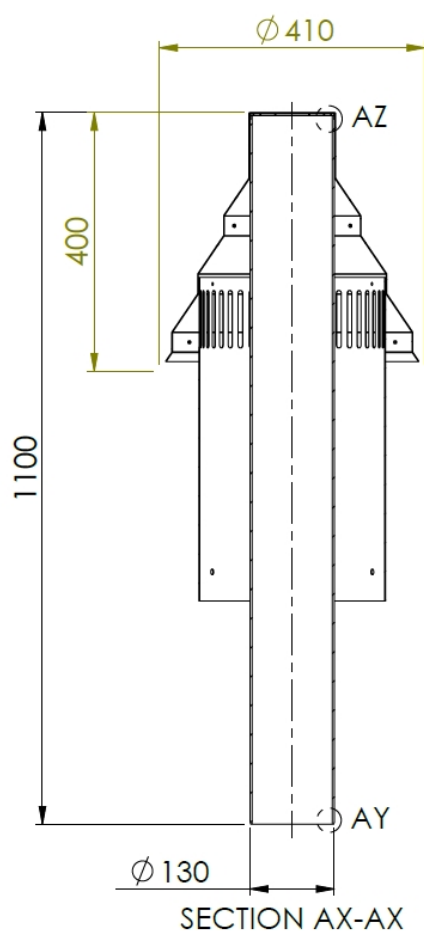

22	1	Mounting set roof terminal-PP CFS	-
21	2	CE sticker	-
20	1	Measuring tool assy-PP CFS	-
19	4	Push on washer 5mm	Stainless A2
18	4	Washer M8x30	St St
17	4	Closing lid- house cord- PP CFS	PA
16	2	Bolt M6 x 20	StSt
15	2	Suspension strip short - PP CFS	AISI 304
14	2	Cap hex nut M6	Stainless A2
13	2	Seal EPDM Flue gas M 130 - PP CFS	EPDM Flue gas
12	4	Seal EPDM Flue gas ø67 Reversed S	EPDM Flue gas
11	4	Closing lid 60-PP CFS	CoxPP-BBA
10	1	House 130 terminal-PP CFS	CoxPP-BBA
9	1	House 130 bottom-PP CFS	CoxPP-BBA
8	2	Suspension bracket swing ring 130-PP CFS	-
7	1	Support ring, with air inlet 130-PP CFS	-
6	1	Grid 130-PP CFS	AISI 304
5	12	Rivet 4,0x12 black	Al
4	1	Roof terminal rain cover 130-PP CFS	EN-AW-1050A
3	1	Flue gas pipe 130 - PP CFS	CoxPP-BBA
2	1	Flue gas pipe 130 - PP CFS	CoxPP-BBA
1	1	Roof terminal air cover 130 - PP CFS	EN-AW-1050A
Pos.		Description	Material

Unit of measure: mm

Hekon art. : CH130-T+B

DETAIL AZ

DETAIL AY

Unit of measure: mm

Hekon art. : CH130-T+B

DETAIL BB

DETAIL BC

SECTION BA-BA

Unit of measure: mm  
Hekon art. : CH130-T+B

DETAIL BE

Unit of measure: mm  
Hekon art. : CH130-T+B