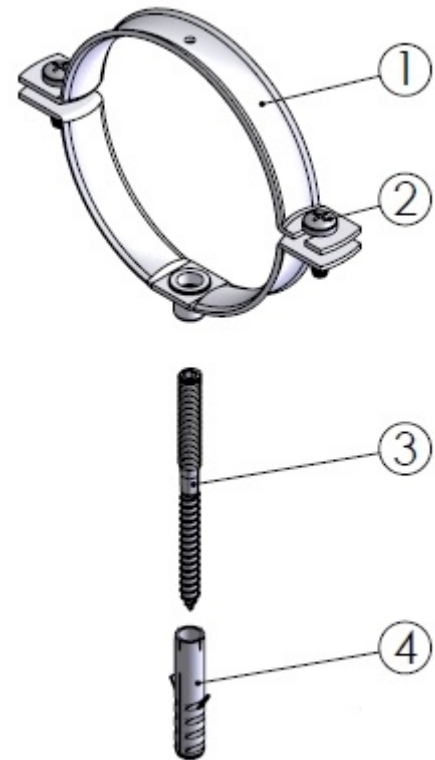

ØD
60
70
80
90
100
110
125
130
150
160
180
200
250

4	1	Plug S10	Nylon 6/10
3	1	Threaded end M8x100	ELVZ
2	2	M6 x 20	ELVZ
1	1	Wall bracket	EN-AW-1050A
Pos.	QTY.	Description	Material

Unit of measure: mm

Hekon art. : CN110/160-WB