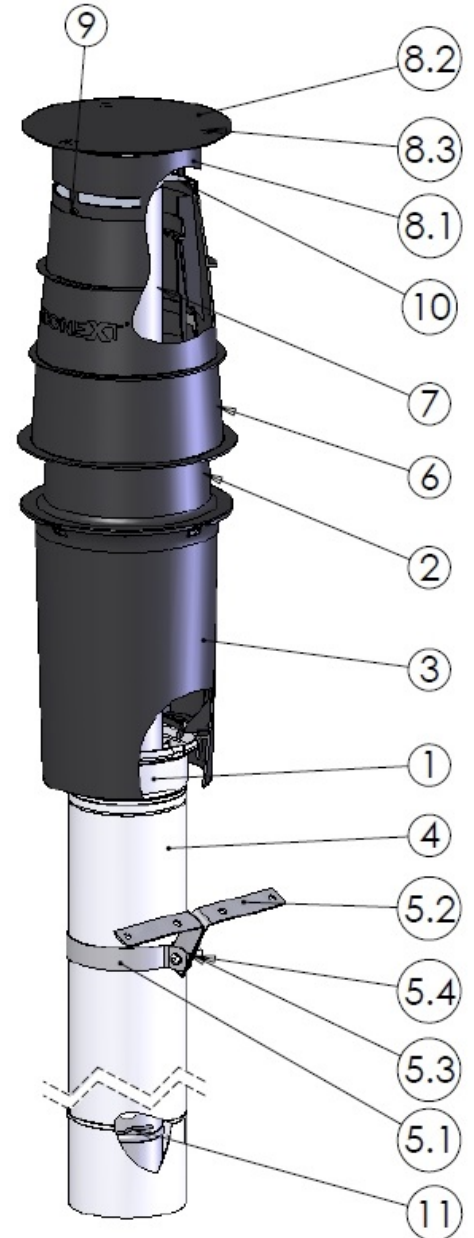

Upper roof part colours
Black (RAL 9005)
Terracotta (RAL 8023)

Pos.	Qty.	Description	Material
11	1	Spring ø60-100	RVS 304
10	1	Reduction	EN-AW-1050A
9	3	Self-tapping screw 3.5x9.5	RVS
8.3	5	Solid rivet	Galvanized Steel
8.2	1	Plate	EN-AW-1050A
8.1	1	Hood	EN-AW-1050A
8	1	Cap Econext Dry	-
7	1	Flue pipe ø60	EN-AW-6060
6	1	Cap econeXt	PP
5.4	1	Bolt M5x30	ELVZ
5.3	1	Nut M5	ELVZ
5.2	1	Fixing bracket	DX52D+Z275-NA
5.1	1	Bracket	DX52D+Z275-NA
5	1	Stabilising bracket ø100	N/A
4	1	Air-inlet pipe ø100 L620	DX52D+Z275-NA
3	1	Air-inlet pipe econeXt	PP
2	1	Air-inlet piece EconeXt VR	PP
1	1	Expansion 100-125 econeXt	ABS
Pos.	Qty.	Description	Material

Hekon art. : EC60/100HBDA