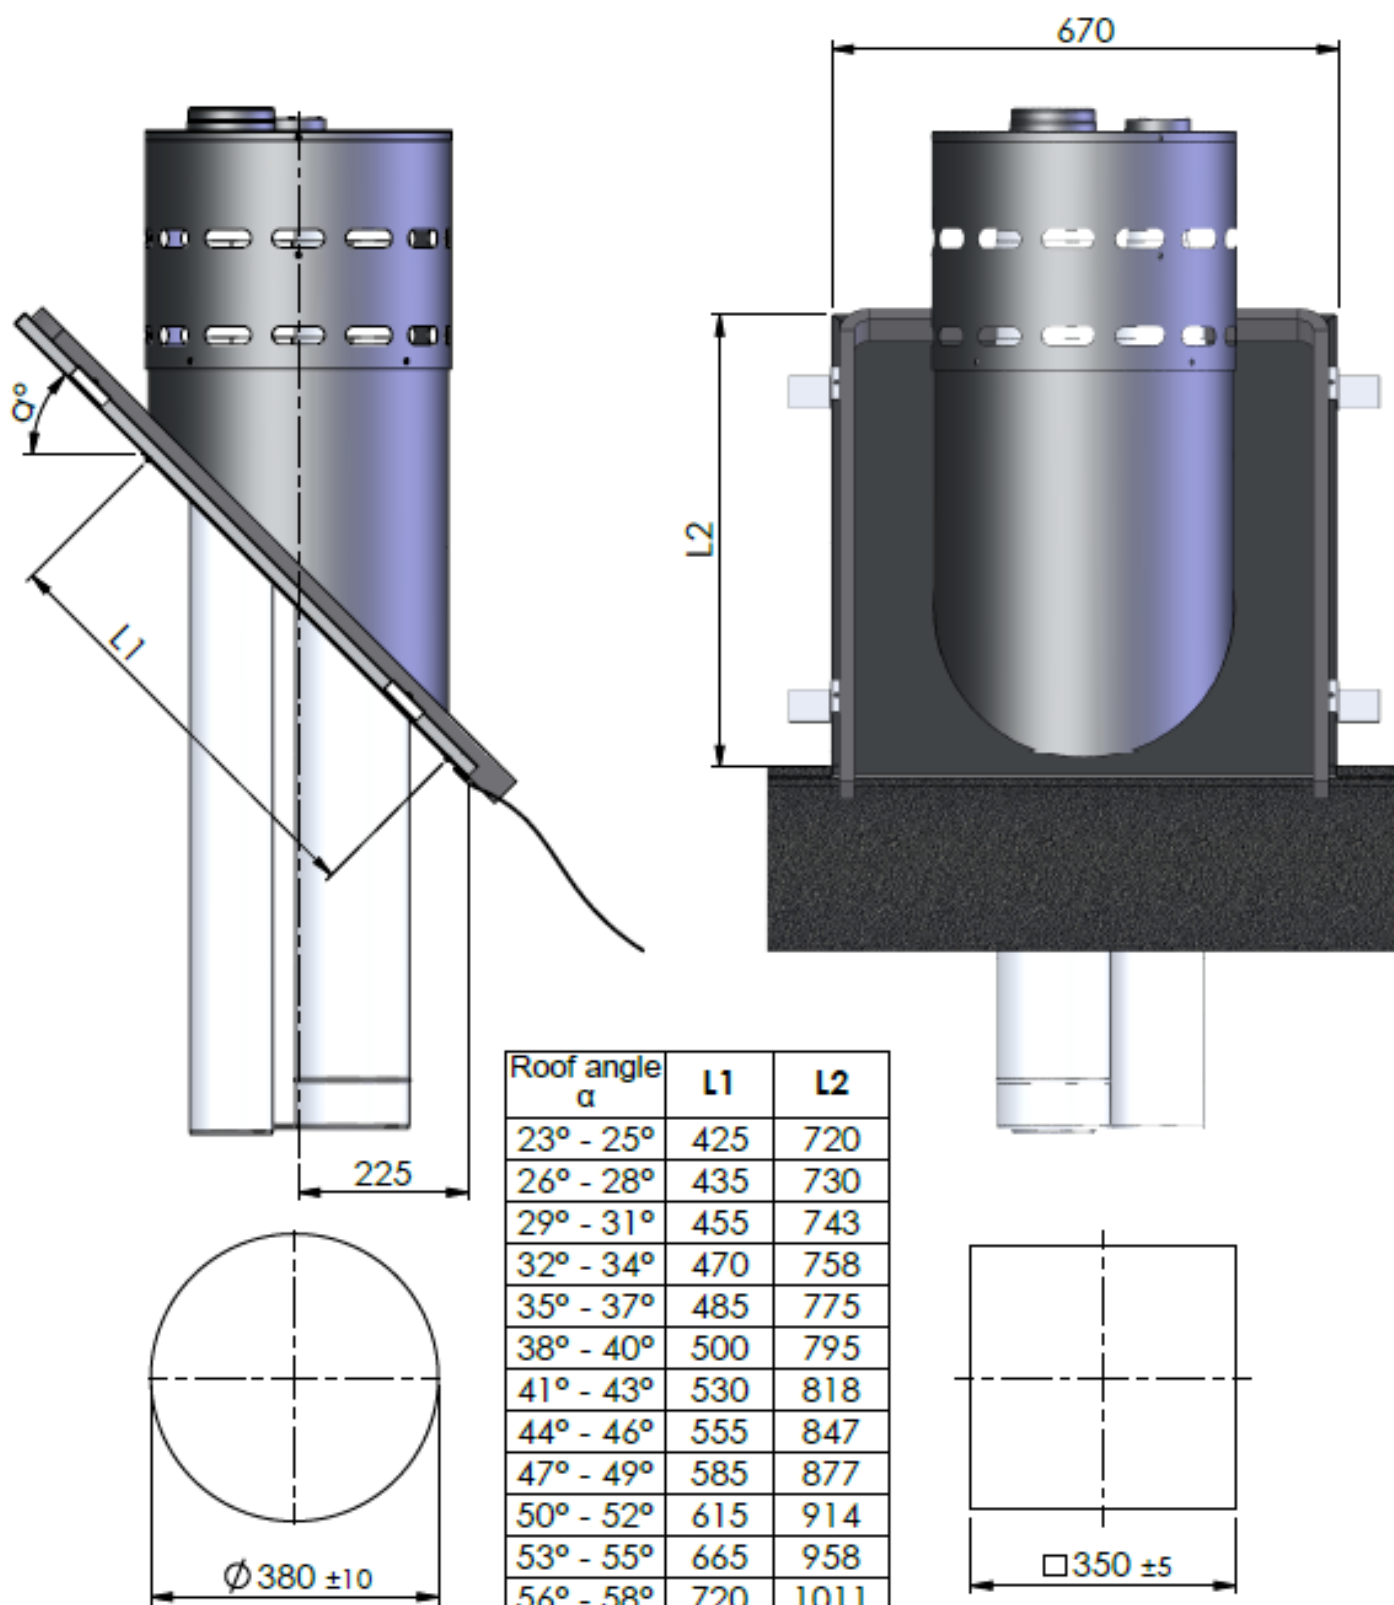

3	1	EcoNext Qi pitched roof upstand	-
2	1	Extention set Qi L= 1500mm	-
1	1	EcoNext Qi chimney	-
Pos.	QTY.	Description	Material

Hekon art. : QI265145

Unit of measure: mm

Hekon art. : QI265145