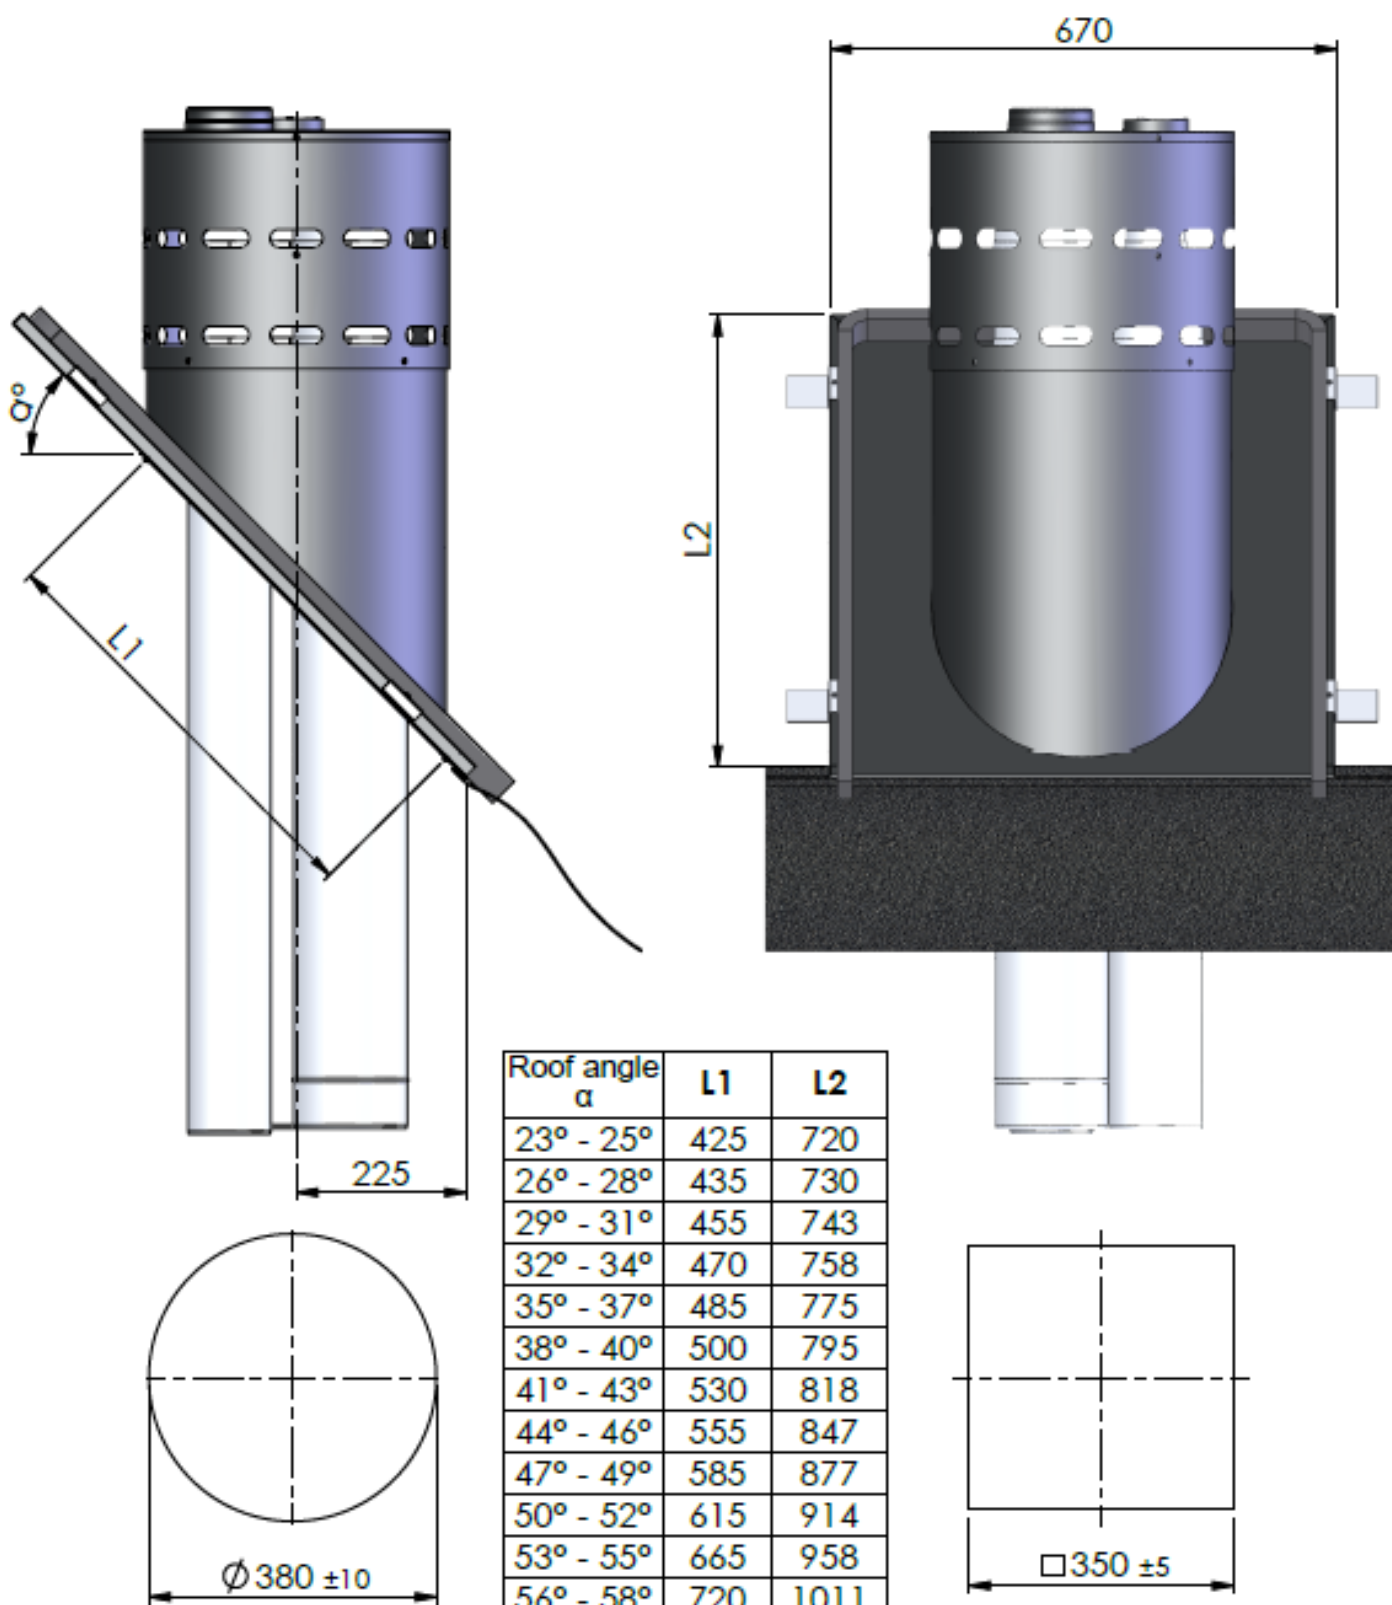

3	1	EcoNext Qi pitched roof upstand	-
2	1	Extention set Qi L= 1500mm	-
1	1	EcoNext Qi chimney	-
Pos.	QTY.	Description	Material

Hekon art. : QI265148

Unit of measure: mm

Hekon art. : QI265148