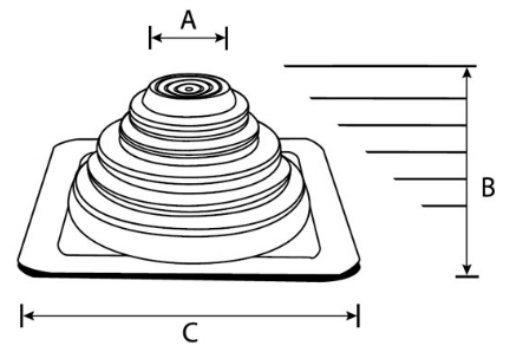

Black	RAL9004
Brown	RAL8028
Grey	RAL7035
White	RAL9010
Dark Green	RAL6002
Light Green	RAL 6017
Dark Blue	RAL5019
Light Blue	RAL5024
Bright Red	RAL3013
Terra Cotta	RAL8004

	A-Top opening diameter	5-1/2" (140mm)
	B-Cut to suit pipe size	6-3/4" – 13-1/2" (171 - 343mm)
	C-Base dimensions	17" (431mm)

Unit of measure: mm

Hekon art. : SQ801BASK1