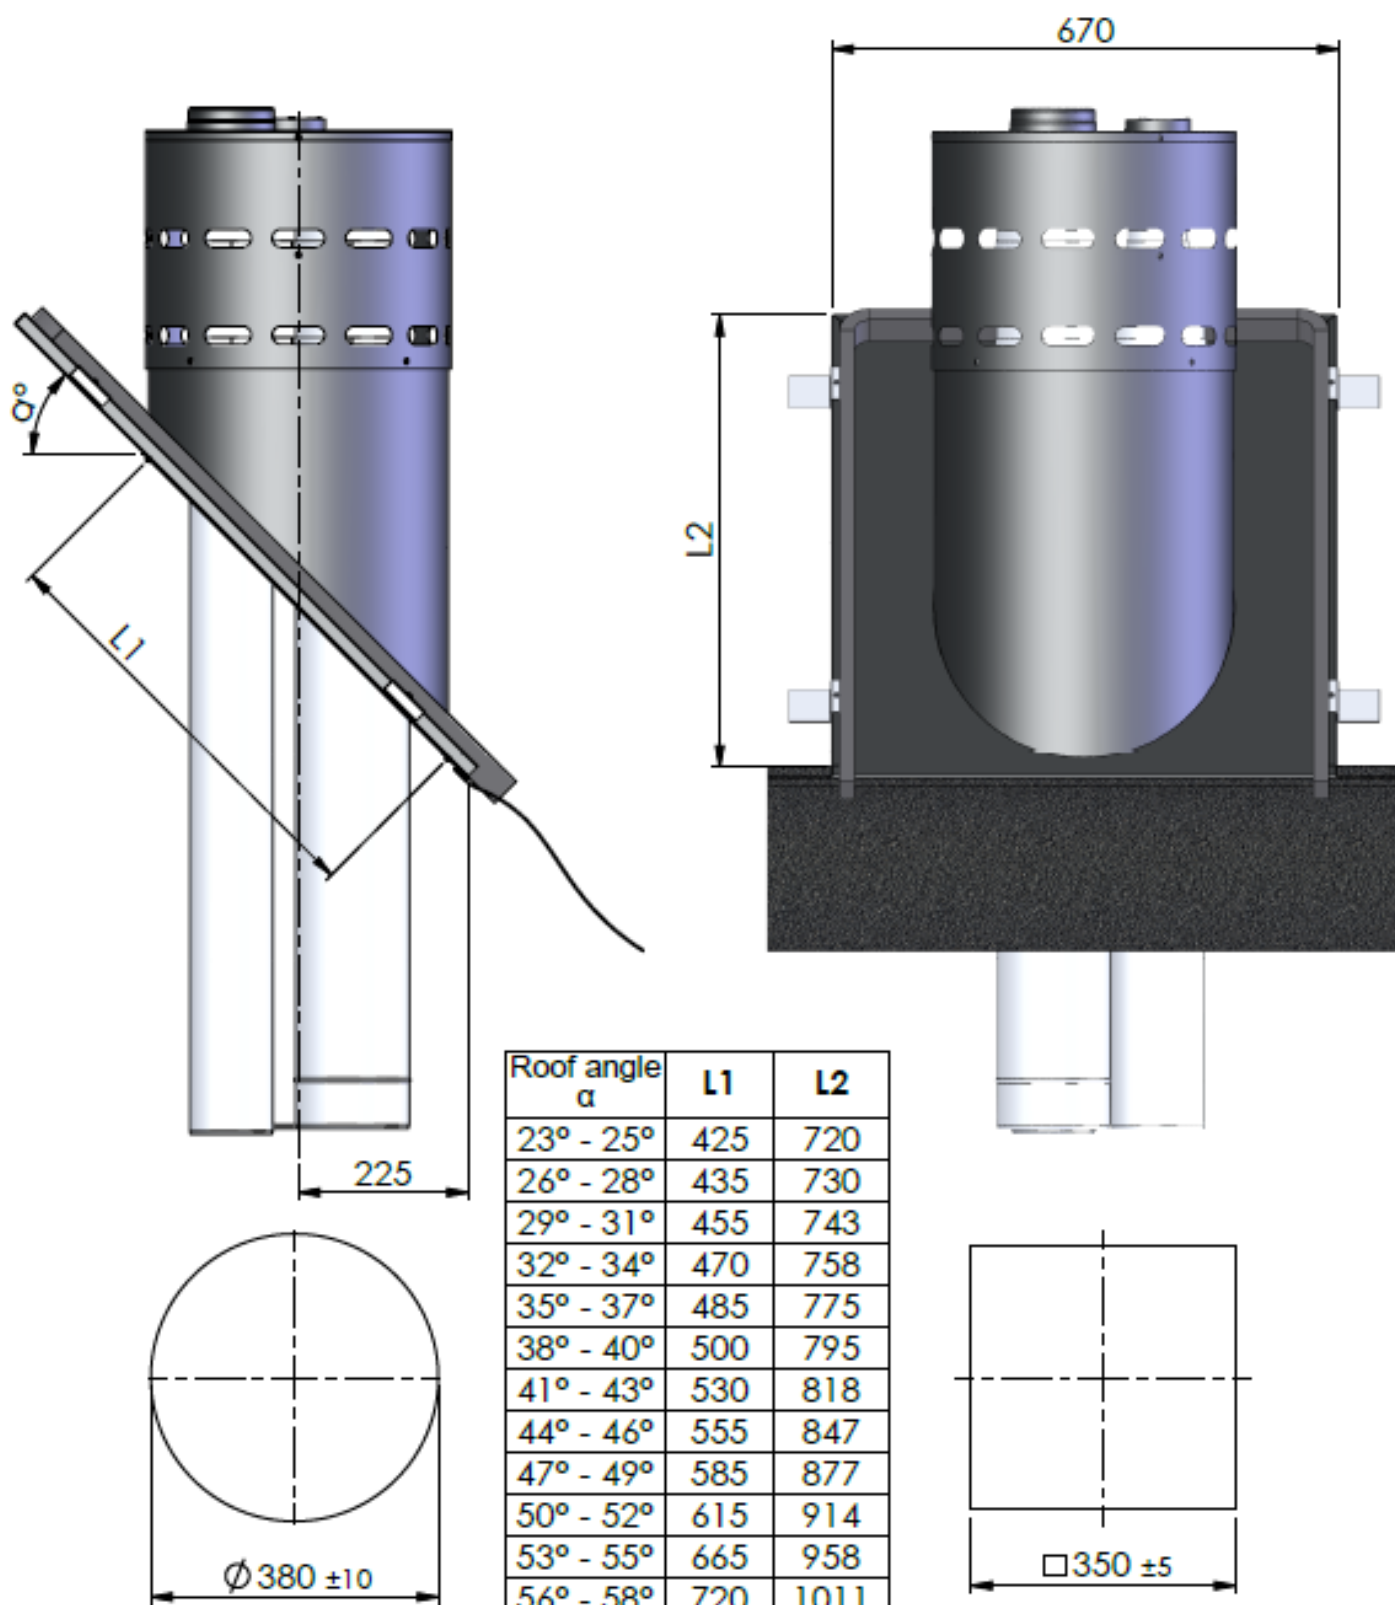

3	1	EcoNext Qi pitched roof upstand	-
2	1	Extention set Qi L= 1500mm	-
1	1	EcoNext Qi chimney	-
Pos.	QTY.	Description	Material

Hekon art. : QI265142

Unit of measure: mm

Hekon art. : QI265142