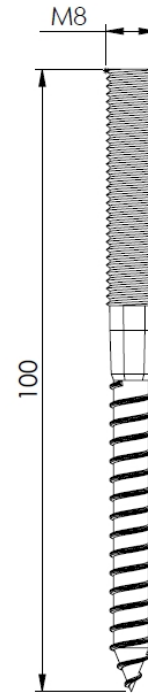

D = 90 mm

2	2	M6 x 20	ELVZ
1	1	Wall bracket	AL
Pos.	QTY.	Description	Material

Unit of measure: mm

Hekon art. : AE090-BEUG