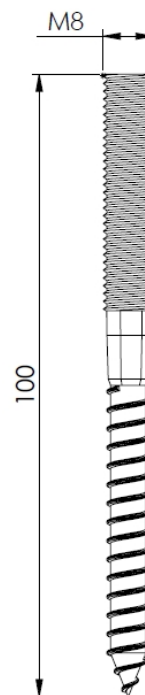

D = 110 mm

2	2	M6 x 20	ELVZ
1	1	Wall bracket	AL
Pos.	QTY.	Description	Material

Unit of measure: mm

Hekon art. : AE110-BEUG