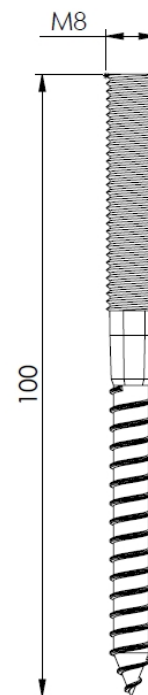

D = 180 mm

2	2	M6 x 20	ELVZ
1	1	Wall bracket	AL
Pos.	QTY.	Description	Material

Unit of measure: mm

Hekon art. : AE180-BEUG