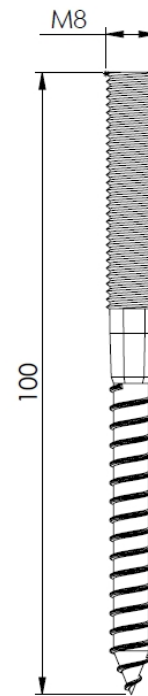

D = 200 mm

2	2	M6 x 20	ELVZ
1	1	Wall bracket	AL
Pos.	QTY.	Description	Material

Unit of measure: mm

Hekon art. : AE200-BEUG