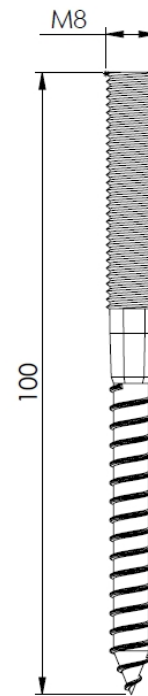

D = 300 mm

2	2	M6 x 20	ELVZ
1	1	Wall bracket	AL
Pos.	QTY.	Description	Material

Unit of measure: mm

Hekon art. : AE300-BEUG