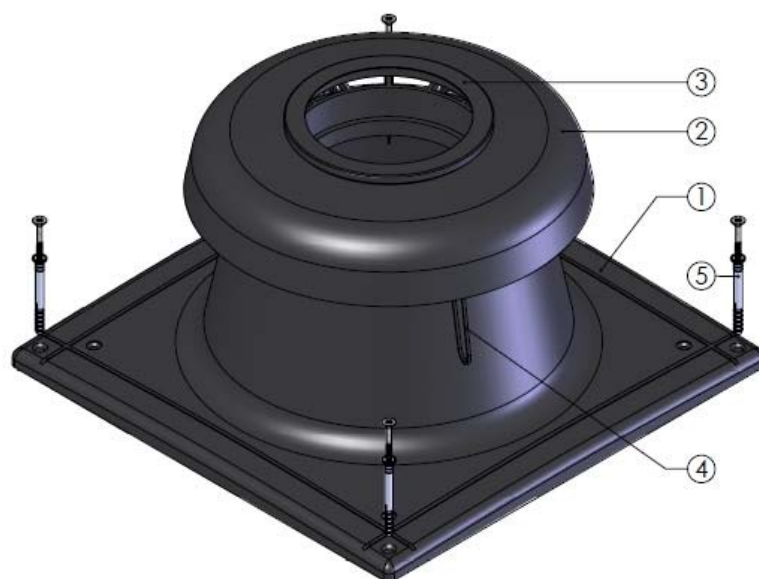

SECTION A-A

5	1	Hammerfix plug $\phi 6$ (set of 4 pieces)	-
4	1	Plastic cord	PA6
3	1	Seal shaft cover	Silicone
2	1	Shaftcover hood $\phi 100-110$	HDPE
1	1	Shaft cover house	HDPE
Pos.	QTY.	Description	Material

Hekon art. : CD100-KAP