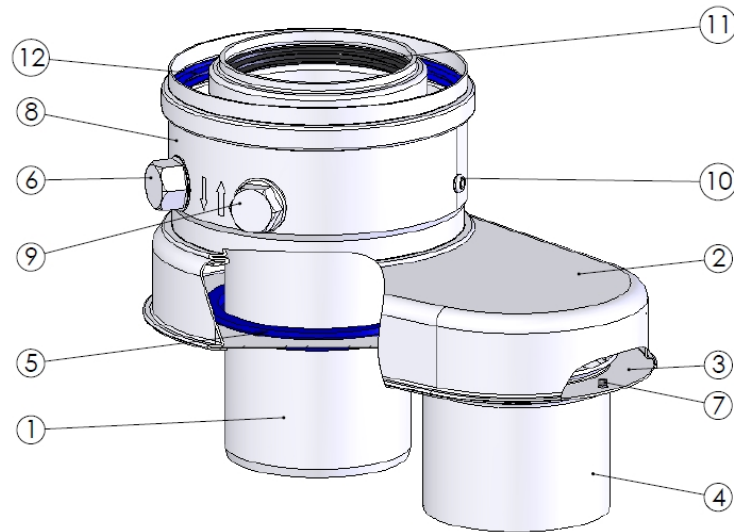

SECTION A-A

12	1	Seal ø125	Silicone
11	1	Seal	EPDM
10	2	Screw 4,2 x 13	ELVZ
9	1	Screw M12 x 16	PP
8	1	Airinlet pipe	EN-AW-1050A
7	1	Rivet	EN-AW-1050A
6	1	Nut	EPDM
5	1	Distance ring	Silicone
4	1	Airinlet pipe ø80	EN-AW-6060
3	1	Plate	DX52D+Z275-NA
2	1	Parallel adapter	DX52D+Z275-NA
1	1	Measuring D80 L=175	PPs
Pos.	Qty.	Description	Material

Hekon art. : CD80/125-BR+