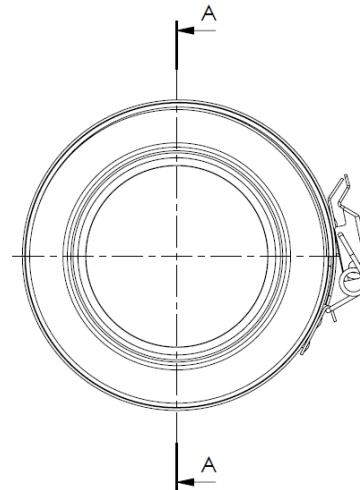

SECTION A-A

5.2	1	Seal ø80	EPDM Flue gas
5.1	1	Adjustable pipe ø80	PPs
5	1	Adjustable pipe ø80	-
4	8	Solid rivet n°12 1/8" #21504	Galvanized Steel
3	2	Toggle latches and strike	Galvanized Steel
2	1	Air pipe ø125	EN-AW-1050A
1	1	Clamping strip	EN-AW-1050A
Pos.	QTY.	Description	Material

Unit of measure: mm

Hekon art. : CD80/125V302