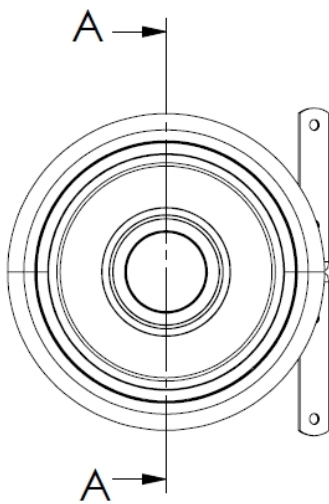

SECTION A-A

Upper roof part colours  
Black (RAL 9005)  
Terracotta (RAL 8023)

Pos.	QTY.	Description	Material
9	1	Distance ring ø60-100	PP
8.2	1	Seal ø80	EPDM
8.1	1	Flue pipe ø60-80 L1270	PPs
8	1	Flue pipe ø60-80 L1270	-
7.4	1	Bolt M5x25	ELVZ
7.3	1	Nut M5	ELVZ
7.2	1	Fixing bracket	DX52D+Z275-NA
7.1	1	Bracket	DX52D+Z275-NA
7	1	Stabilising bracket ø100	-
6	1	Expansion 100-125 econeXt	ABS
5	1	Air-inlet pipe ø100 L770	DX52D+Z275-NA
4	1	End cap econeXt D60	PP
3	1	Cap econeXt	PP
2	1	Air-inlet piece econeXt HR	PP
1	1	Air-inlet pipe econeXt	PP
Pos.	QTY.	Description	Material

Hekon art. : CDE60/100-DR