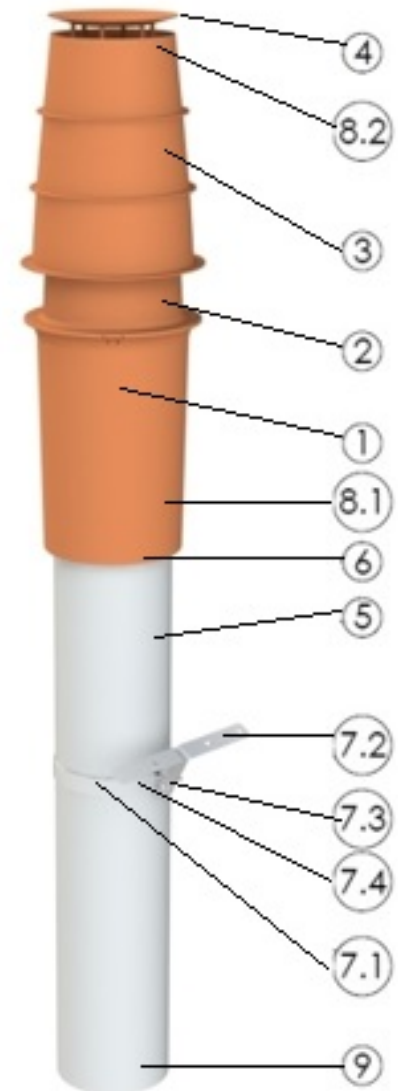

SECTION A-A

Upper roof part colours  
Black (RAL 9005)  
Terracotta (RAL 8023)

Pos.	QTY.	Description	Material
9	1	Distance ring ø60-100	PP
8.2	1	Seal ø80	EPDM
8.1	1	Flue pipe ø60-80 L1270	PPs
8	1	Flue pipe ø60-80 L1270	-
7.4	1	Bolt M5x25	ELVZ
7.3	1	Nut M5	ELVZ
7.2	1	Fixing bracket	DX52D+Z275-NA
7.1	1	Bracket	DX52D+Z275-NA
7	1	Stabilising bracket ø100	-
6	1	Expansion 100-125 econeXt	ABS
5	1	Air-inlet pipe ø100 L770	DX52D+Z275-NA
4	1	End cap econeXt D60	PP
3	1	Cap econeXt	PP
2	1	Air-inlet piece econeXt HR	PP
1	1	Air-inlet pipe econeXt	PP
Pos.	QTY.	Description	Material

Hekon art. : CDE60/100-DR