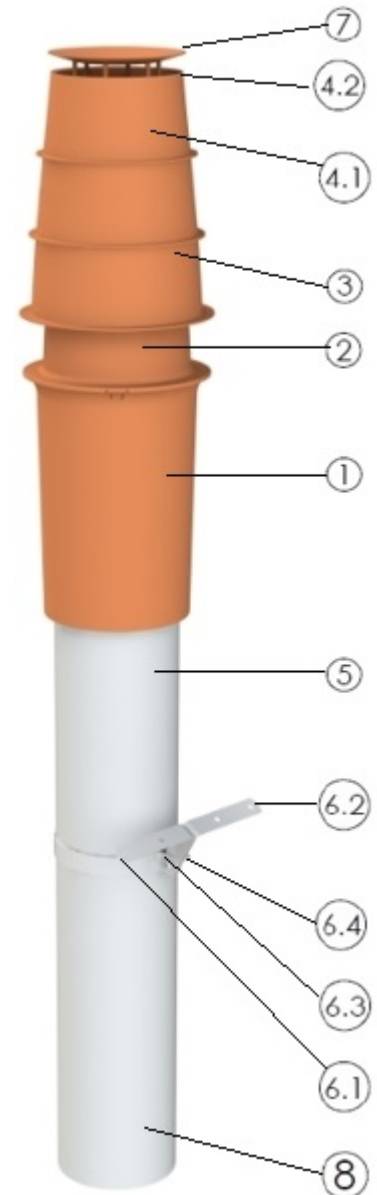

Upper roof part colours
Black (RAL 9005)
Terracotta (RAL 8023)

8	1	Distance ring ø80-125	PP 20%Glass fiber
7	1	End cap econeXt D80	PP
6.4	1	Bolt M5x25	ELVZ
6.3	1	Nut M5	ELVZ
6.2	1	Fixing bracket	DX52D+Z275-NA
6.1	1	Bracket	DX52D+Z275-NA
6	1	Stabilising bracket ø125	-
5	1	Air-inlet pipe ø125	DX52D+Z275-NA
4.2	1	Seal ø60	EPDM
4.1	1	Flue Pipe ø80	PPs
4	1	Flue Pipe ø80 L=1270	-
3	1	Cap econeXt	PP
2	1	Air-inlet piece econeXt HR	PP
1	1	Air-inlet pipe econeXt	PP
Pos.	QTY.	Description	Material

Hekon art. : CDE80/125-DR