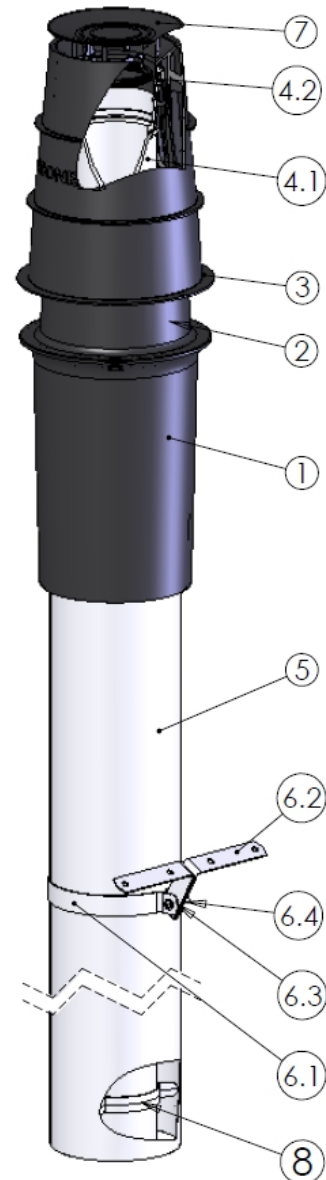

Upper roof part colours
Black (RAL 9005)
Terracotta (RAL 8023)

| | | | |
|------|------|----------------------------|-------------------|
| 8 | 1 | Distance ring ø80-125 | PP 20%Glass fiber |
| 7 | 1 | End cap econeXt D80 | PP |
| 6.4 | 1 | Bolt M5x25 | ELVZ |
| 6.3 | 1 | Nut M5 | ELVZ |
| 6.2 | 1 | Fixing bracket | DX52D+Z275-NA |
| 6.1 | 1 | Bracket | DX52D+Z275-NA |
| 6 | 1 | Stabilising bracket ø125 | - |
| 5 | 1 | Air-inlet pipe ø125 | DX52D+Z275-NA |
| 4.2 | 1 | Seal ø60 | EPDM |
| 4.1 | 1 | Flue Pipe ø80 | PPs |
| 4 | 1 | Flue Pipe ø80 L=1270 | - |
| 3 | 1 | Cap econeXt | PP |
| 2 | 1 | Air-inlet piece econeXt HR | PP |
| 1 | 1 | Air-inlet pipe econeXt | PP |
| Pos. | QTY. | Description | Material |

Hekon art. : CDEC80/125-D