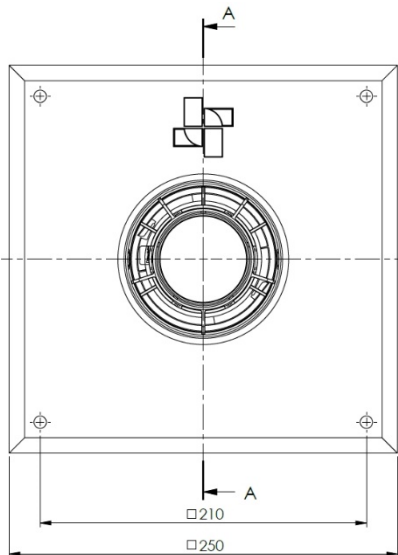

SECTION A-A

Unit of measure: mm

Additional box content

Pos.	QTY.	Description	Part nr
6	1	Distance ring ø60-100	891597
5	1	Rating plate, wall plate sticker	892330
4	1	Rating plate, wall plate	710660
3	1	Assembly manual	892316
2	1	Self-tapping torx screw 3.9 x 13	890043
1	6	Screw 7.2x52 AW30	892289

5	1	CE sticker	-
4	1	Flue pipe ø60 PP-CFS coupling	-
3	1	Coupling unit ø60-100	PC/ABS
2	1	Air pipe ø100 L448 ConneXt	PVC
1	1	Wall plate ø100	DX51D
Pos.	QTY.	Description	Material

Hekon art. : CH-E001