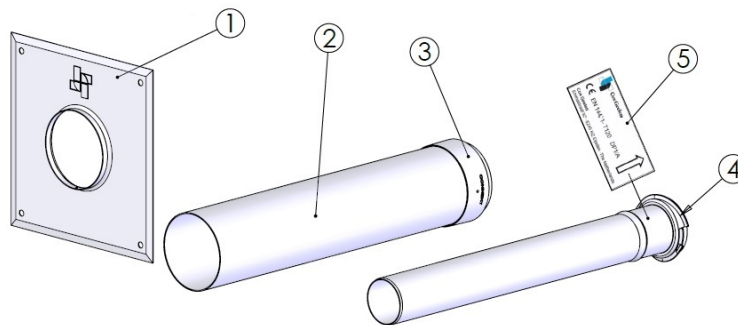

SECTION A-A

Unit of measure: mm

Additional box content

Pos.	QTY.	Description	Part nr
6	1	Distance ring ø60-100	891597
5	1	Rating plate, wall plate sticker	892330
4	1	Rating plate, wall plate	710660
3	1	Assembly manual	892316
2	1	Self-tapping torx screw 3.9 x 13	890043
1	6	Screw 7.2x52 AW30	892289

5	1	CE sticker	-
4	1	Flue pipe ø60 PP-CFS coupling	-
3	1	Coupling unit ø60-100	PC/ABS
2	1	Air pipe ø100 L448 ConneXt	PVC
1	1	Wall plate ø100	DX51D
Pos.	QTY.	Description	Material

Hekon art. : CH-E001