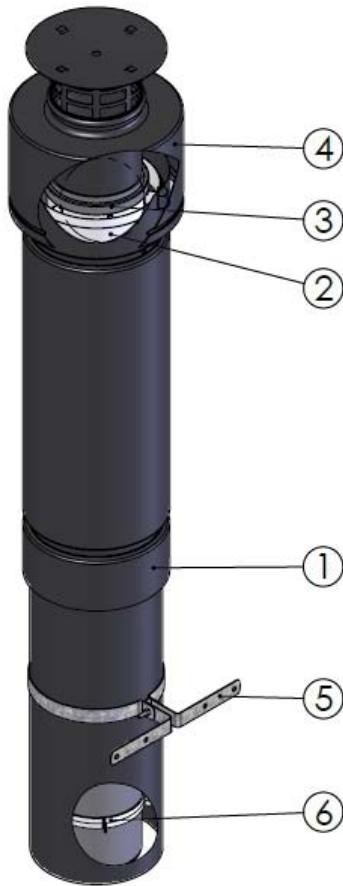

SECTION A-A

Unit of measure: mm

Note: Insert end

6	1	Concentric bracing bracket \varnothing 100-150	CoxPP-AZA
5	1	Mounting Bracket \varnothing 160	DX52D
4	1	Roof terminal hood	-
3	1	Flue pipe \varnothing 110 L1000	-
2	1	Coupling unit \varnothing 110-160	ABS
1	1	Roof Terminal mantle \varnothing 160	N/A
Pos.	QTY.	Description	Material

Hekon art. : CN110/160DDV