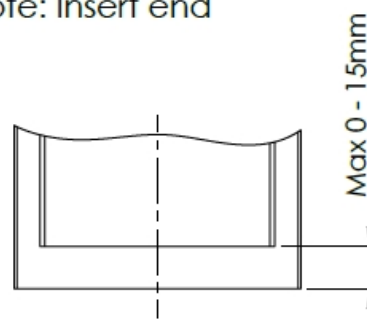

SECTION A-A

Unit of measure: mm

Note: Insert end

6	1	Concentric bracing bracket \varnothing 100-150	CoxPP-AZA
5	1	Mounting Bracket \varnothing 160	DX52D
4	1	Roof terminal hood	-
3	1	Flue pipe \varnothing 110 L1000	-
2	1	Coupling unit \varnothing 110-160	ABS
1	1	Roof Terminal mantle \varnothing 160	N/A
Pos.	QTY.	Description	Material

Hekon art. : CN110/160DDV