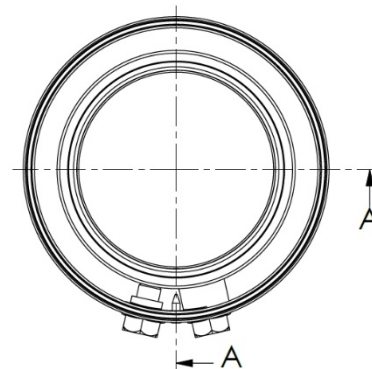

SECTION A-A

6	2	O-Ring	EPDM
5	2	Screw M12 x 16	PP
4	1	Screw 4.2 x 13	Galvanized
3.3	1	Seal ø110	EPDM Flue gas
3.2	1	Measure point 110-160 2x M12	PPs
3.1	1	Flue pipe ø110 with MP	PPs
3	1	Flue pipe ø110 with MP	-
2	1	Coupling unit ø160	ABS
1	1	Air measure point ø160 ConneXt	EN-AW-1050A
Pos.	QTY.	Description	Material

Unit of measure: mm

Hekon art. : CN110/160RGM