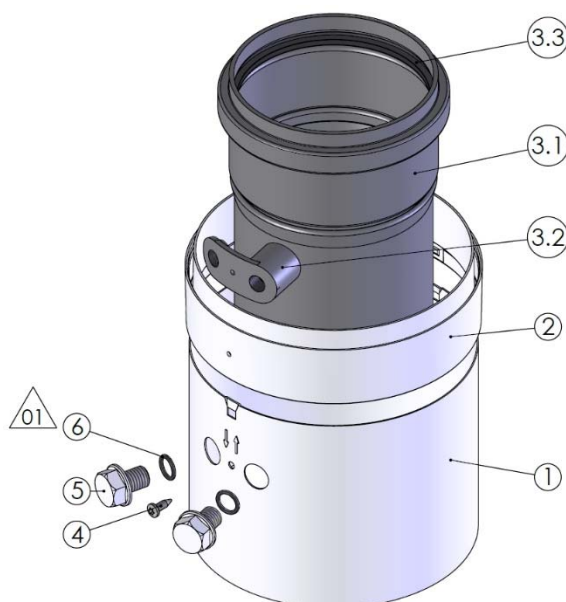

SECTION A-A

6	2	O-Ring	EPDM
5	2	Screw M12 x 16	PP
4	1	Screw 4.2 x 13	Galvanized
3.3	1	Seal ø110	EPDM Flue gas
3.2	1	Measure point 110-160 2x M12	PPs
3.1	1	Flue pipe ø110 with MP	PPs
3	1	Flue pipe ø110 with MP	-
2	1	Coupling unit ø160	ABS
1	1	Air measure point ø160 ConneXt	EN-AW-1050A
Pos.	QTY.	Description	Material

Unit of measure: mm

Hekon art. : CN110/160RGM