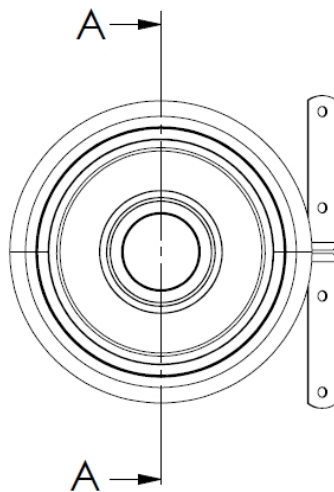

SECTION A-A

Upper roof part colours
Black (RAL 9005)
Terracotta (RAL 8023)

Pos.	QTY.	Description	Material
8	1	Distance ring ø80-125	PP 20%Glass fiber
7	1	End cap econeXt D80	PP
6.4	1	Bolt M5x25	ELVZ
6.3	1	Nut M5	ELVZ
6.2	1	Fixing bracket	DX52D+Z275-NA
6.1	1	Bracket	DX52D+Z275-NA
6	1	Stabilising bracket ø125	-
5	1	Air-inlet pipe ø125	DX52D+Z275-NA
4.2	1	Seal ø80	Viton
4.1	1	Flue pipe	RVS 316L
4	1	Flue pipe ø80 L=1270	-
3	1	Cap econeXt	PP
2	1	Air-inlet piece econeXt HR	PP
1	1	Air-inlet pipe econeXt	PP
Pos.	QTY.	Description	Material

Hekon art. : EC80/125CDBI