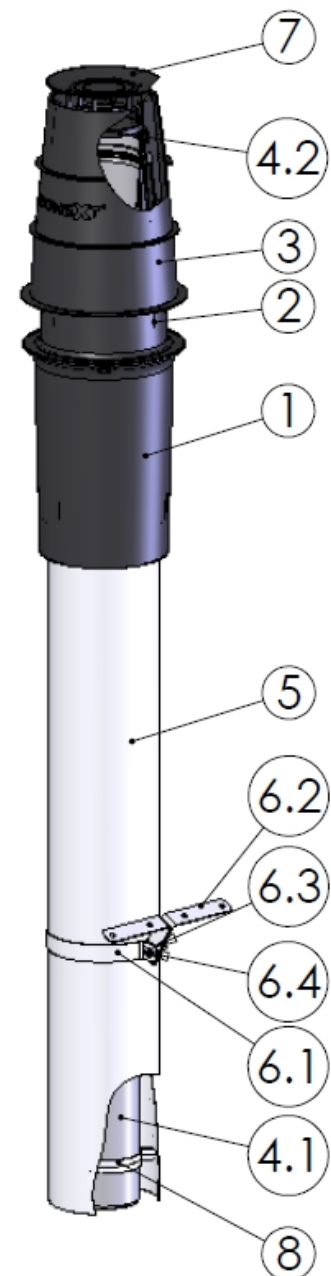

SECTION A-A

Upper roof part colours
Black (RAL 9005)
Terracotta (RAL 8023)

Pos.	QTY.	Description	Material
8	1	Distance ring ø80-125	PP 20%Glass fiber
7	1	End cap econeXt D80	PP
6.4	1	Bolt M5x25	ELVZ
6.3	1	Nut M5	ELVZ
6.2	1	Fixing bracket	DX52D+Z275-NA
6.1	1	Bracket	DX52D+Z275-NA
6	1	Stabilising bracket ø125	-
5	1	Air-inlet pipe ø125	DX52D+Z275-NA
4.2	1	Seal ø80	Viton
4.1	1	Flue pipe	RVS 316L
4	1	Flue pipe ø80 L=1270	-
3	1	Cap econeXt	PP
2	1	Air-inlet piece econeXt HR	PP
1	1	Air-inlet pipe econeXt	PP
Pos.	QTY.	Description	Material

Hekon art. : EC80/125CDBI