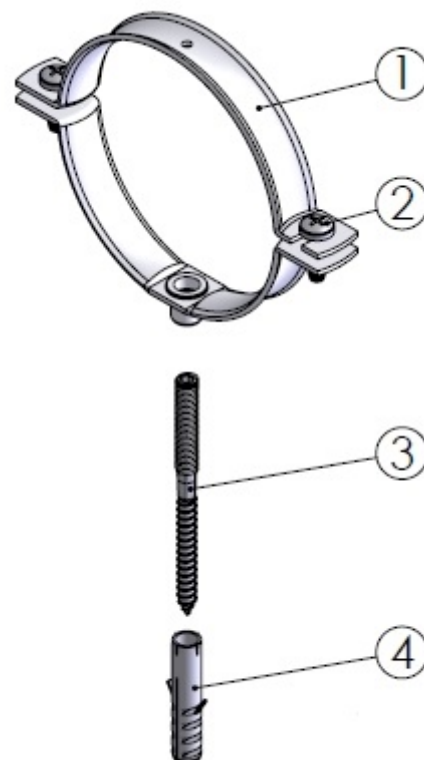

ØD
60
70
80
90
100
110
125
130
150
160
180
200
250

4	1	Plug S10	Nylon 6/10
3	1	Threaded end M8x100	ELVZ
2	2	M6 x 20	ELVZ
1	1	Wall bracket	EN-AW-1050A
Pos.	QTY.	Description	Material

Hekon art. : GR80/125-WBE