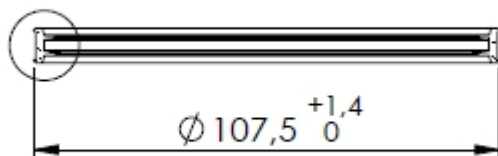

DETAIL B

Unit of measure: mm

B

SECTION A-A

A

A

Hekon art. : PP100-RUBBE