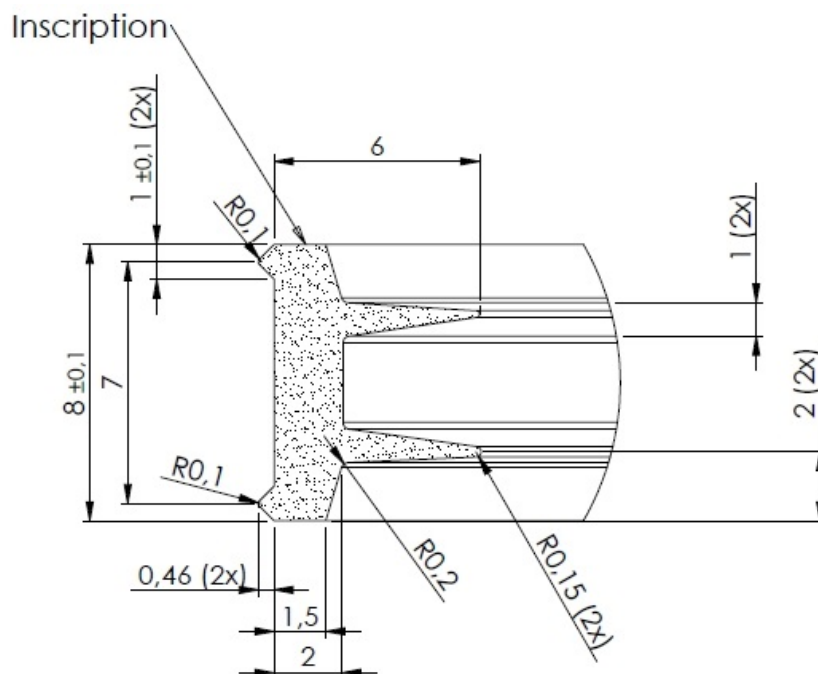

DETAIL B

Unit of measure: mm

B

SECTION A-A

A

A

Hekon art. : PP100-RUBBE