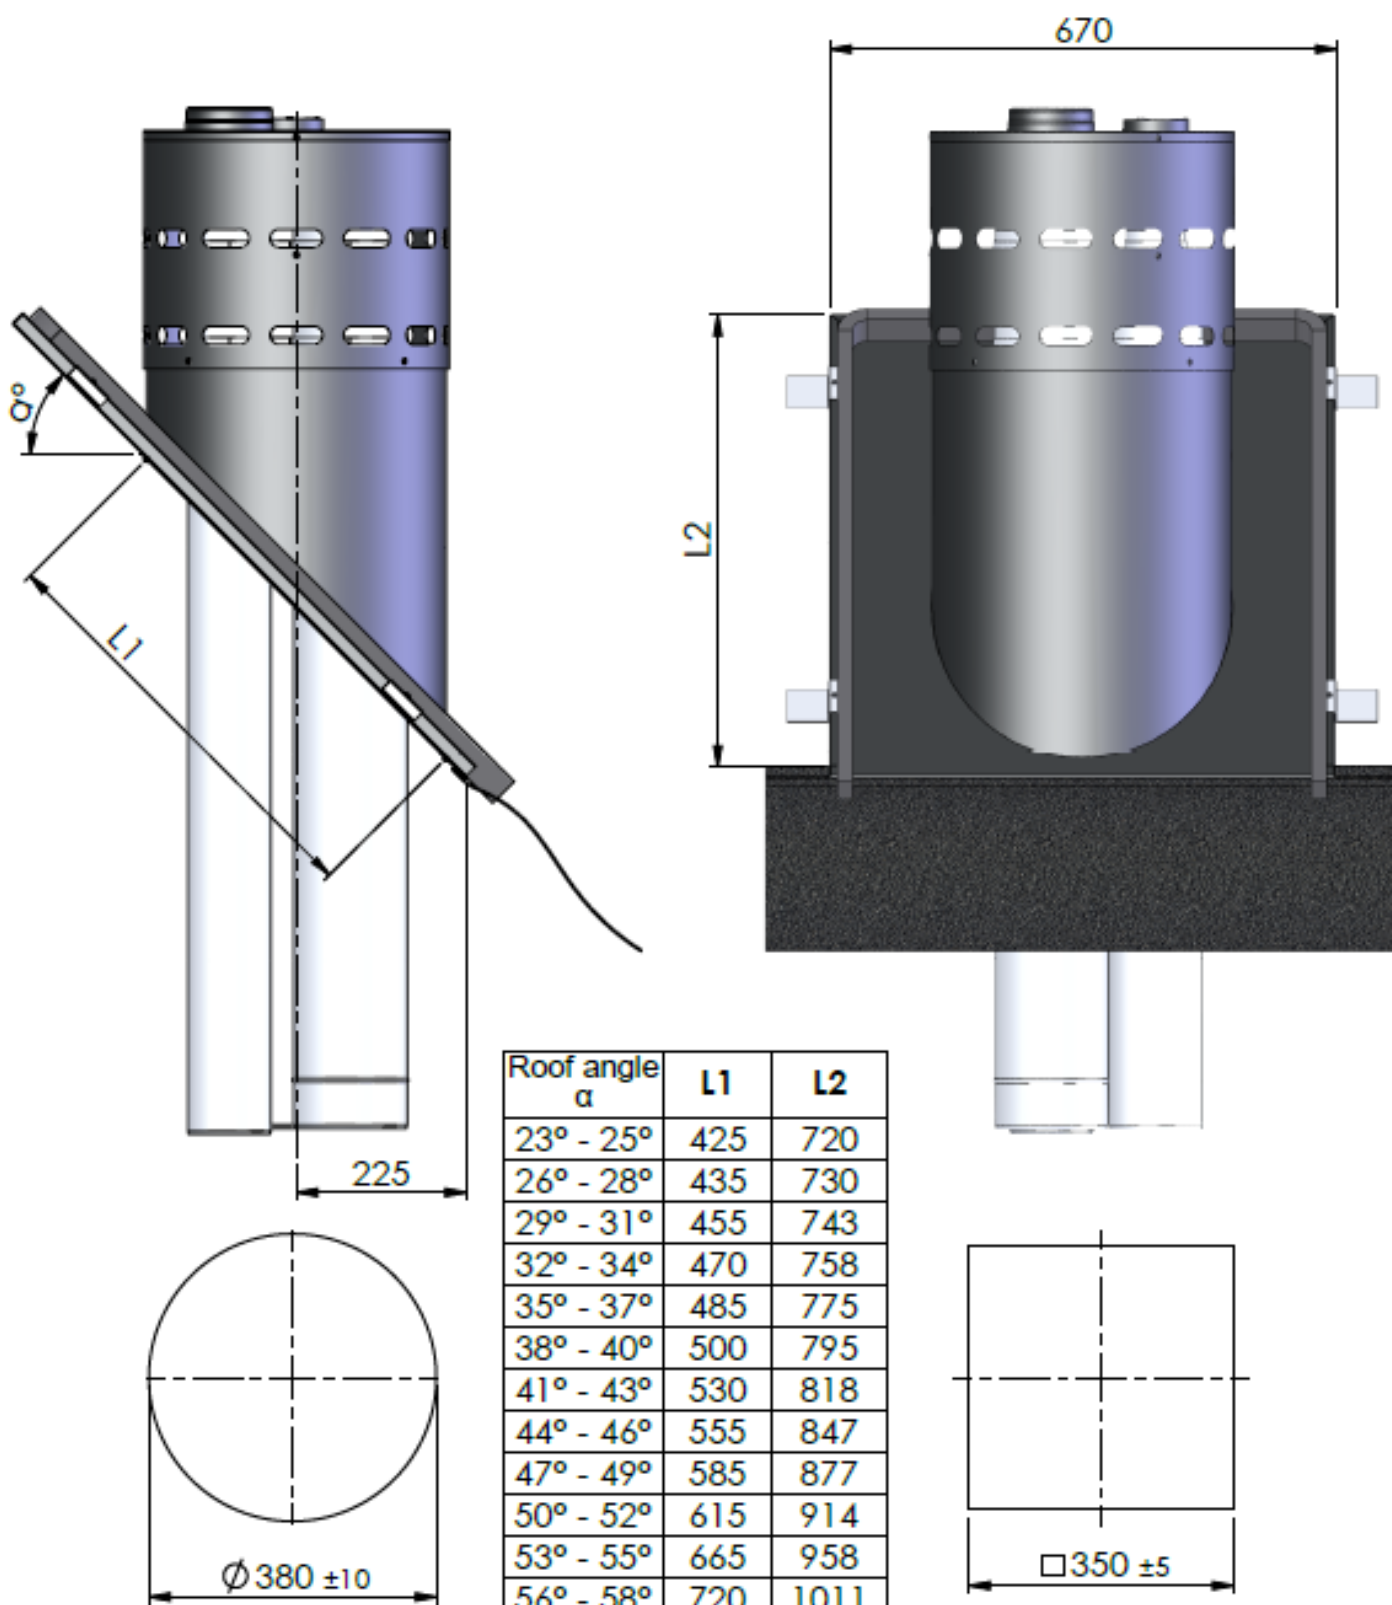

| | | | |
|------|------|---------------------------------|----------|
| 3 | 1 | EcoNext Qi pitched roof upstand | - |
| 2 | 1 | Extention set Qi L= 1500mm | - |
| 1 | 1 | EcoNext Qi chimney | - |
| Pos. | QTY. | Description | Material |

Hekon art. : QI265141

Unit of measure: mm

Hekon art. : QI265141