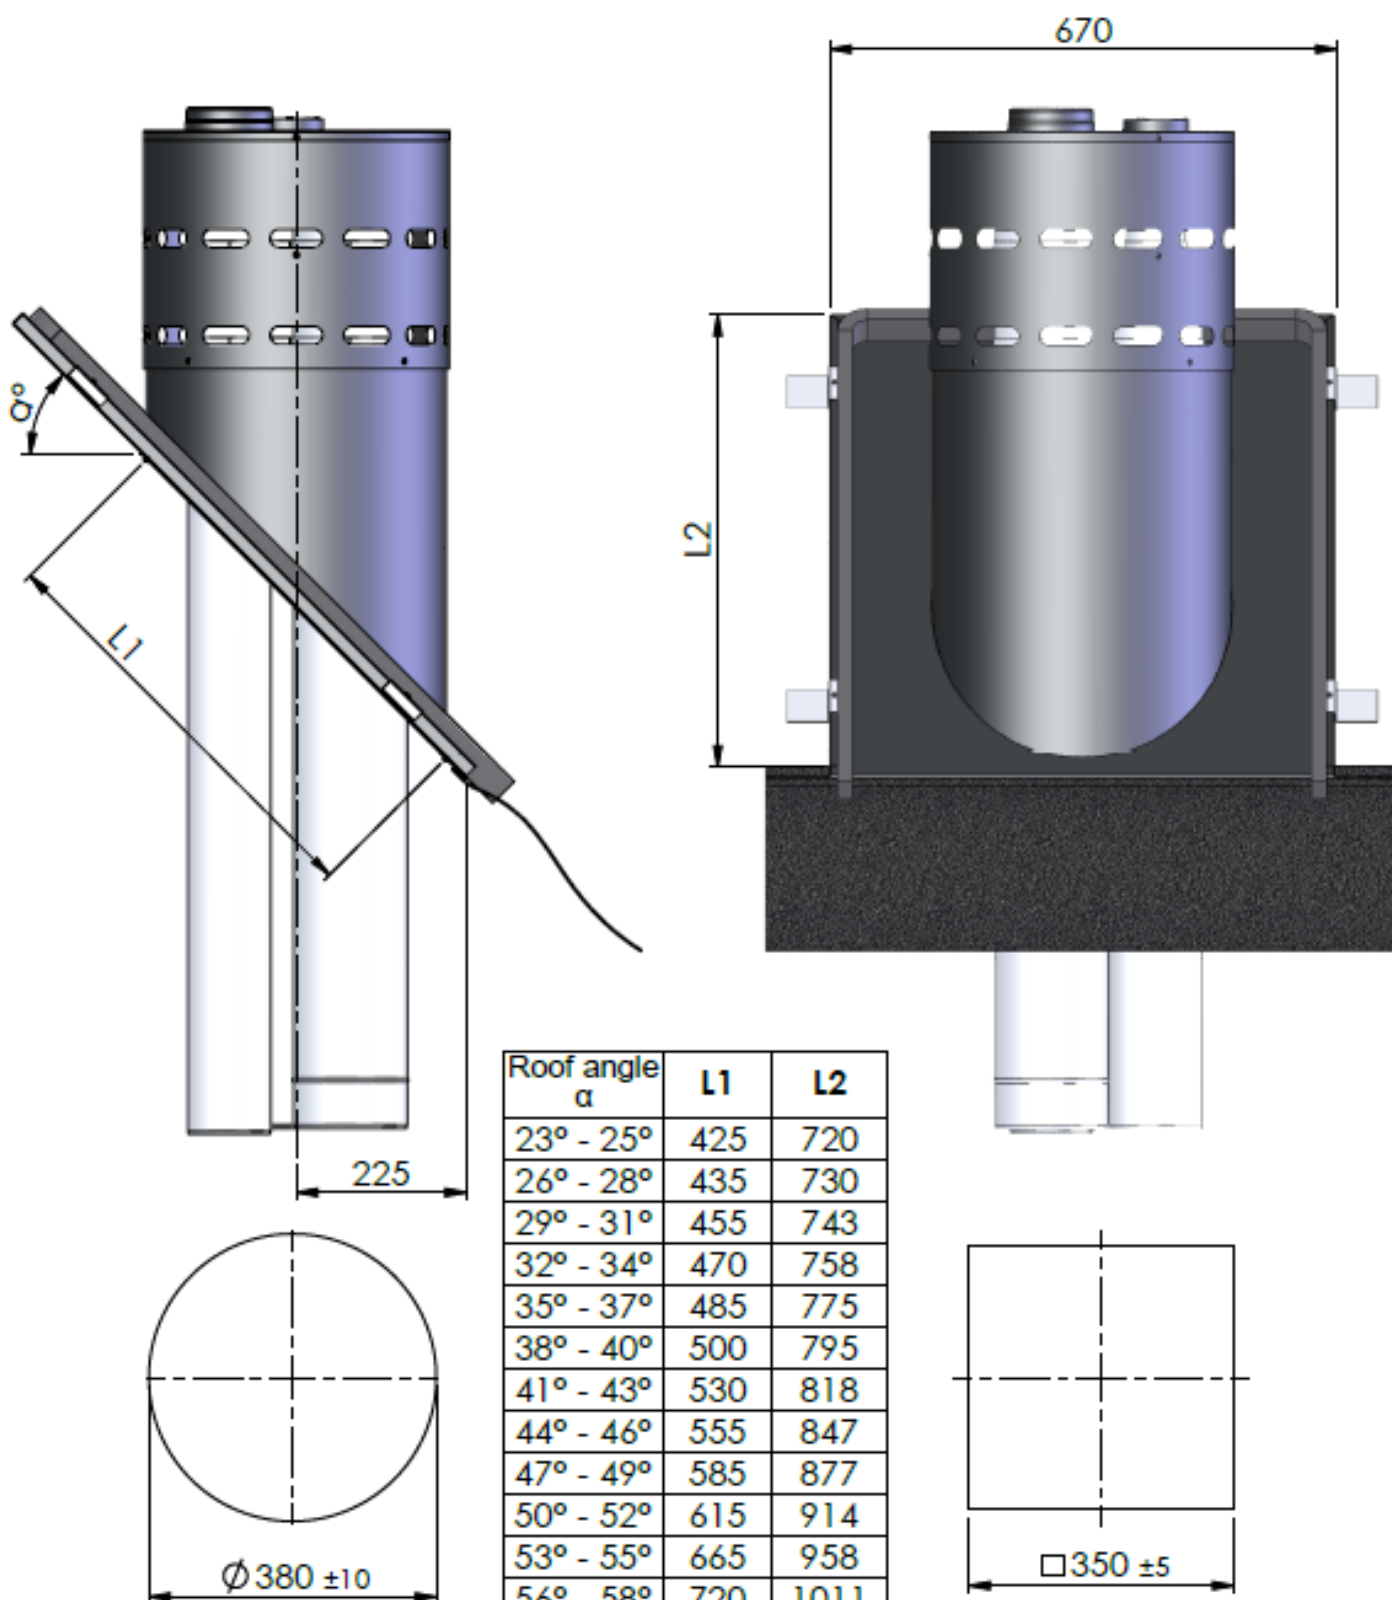

3	1	EcoNext Qi pitched roof upstand	-
2	1	Extention set Qi L= 1500mm	-
1	1	EcoNext Qi chimney	-
Pos.	QTY.	Description	Material

Hekon art. : QI265143

Unit of measure: mm

Hekon art. : QI265143