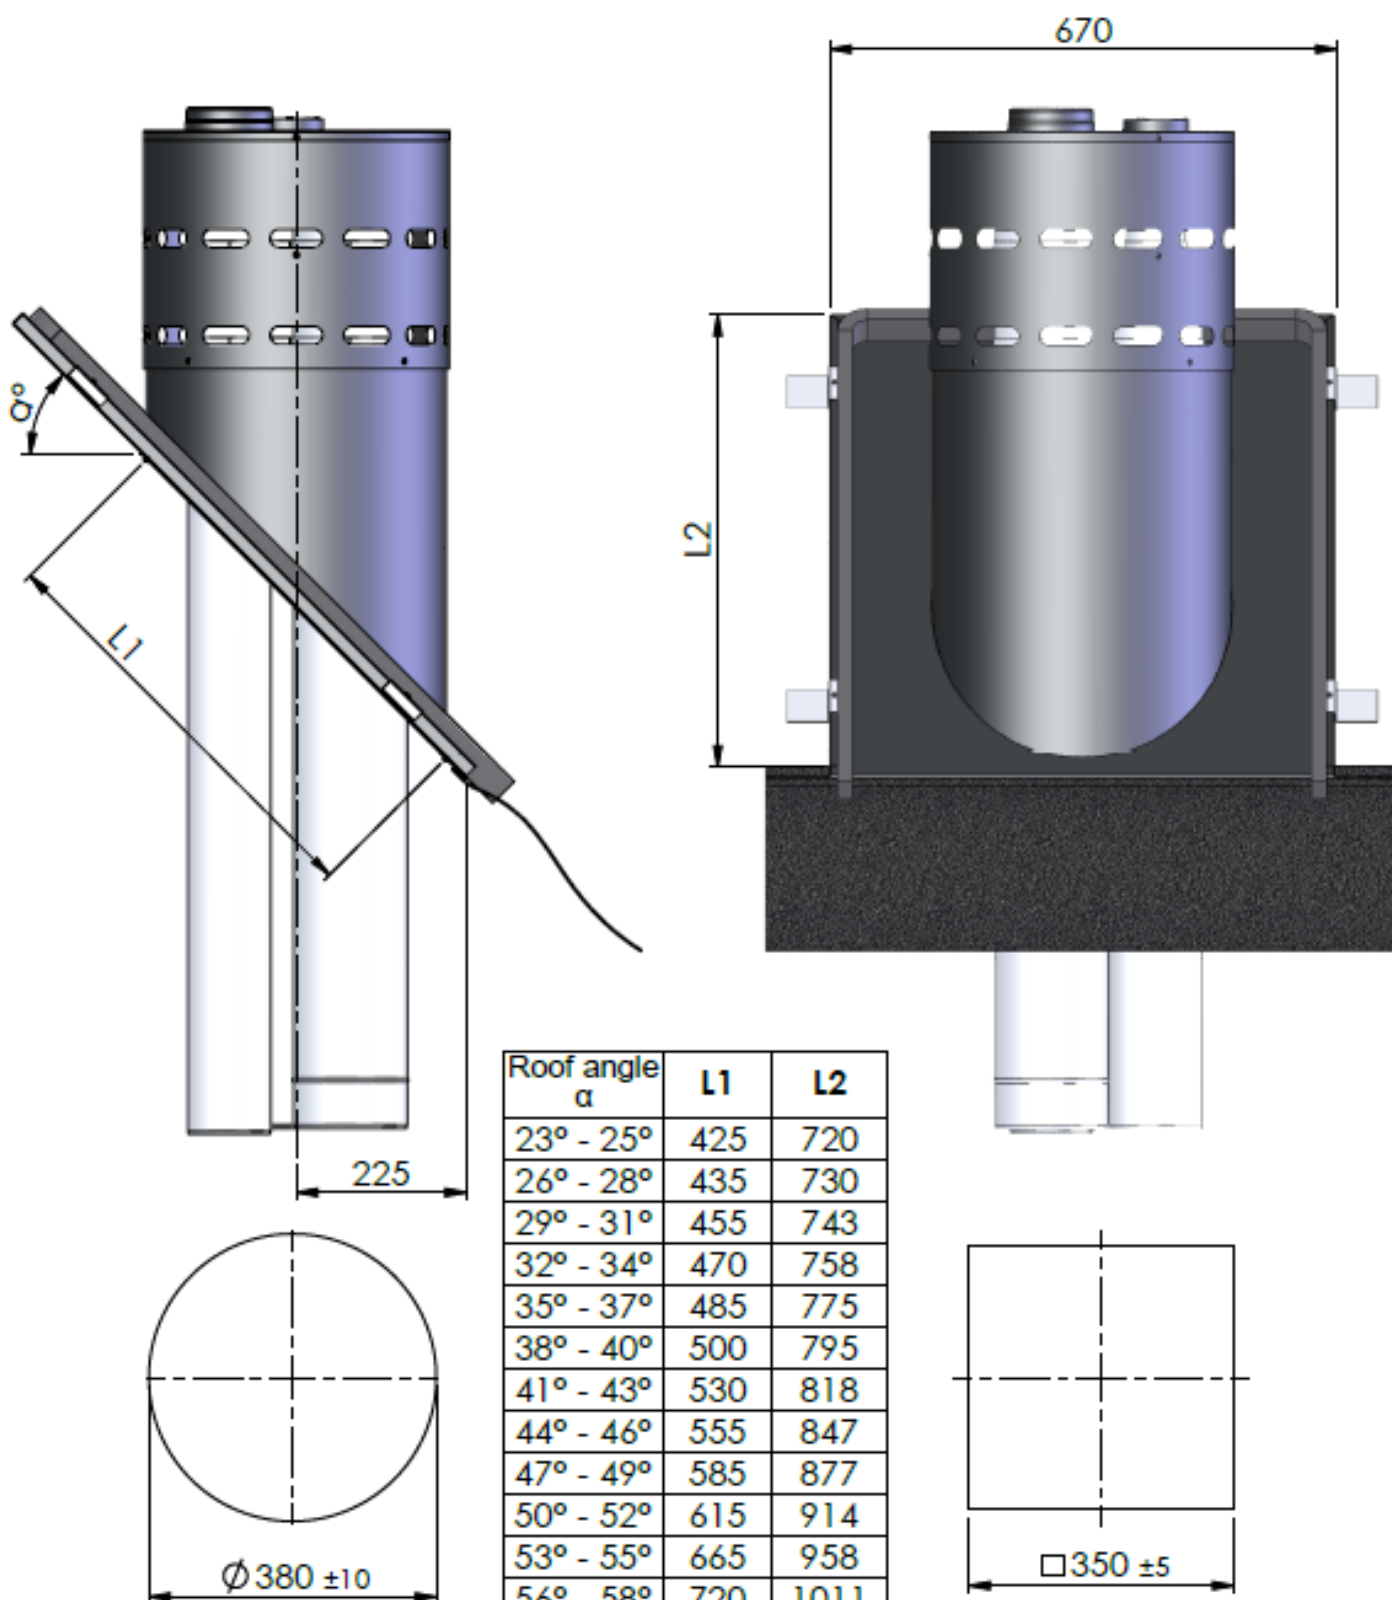

3	1	EcoNext Qi pitched roof upstand	-
2	1	Extention set Qi L= 1500mm	-
1	1	EcoNext Qi chimney	-
Pos.	QTY.	Description	Material

Hekon art. : QI265146

Unit of measure: mm

Hekon art. : QI265146