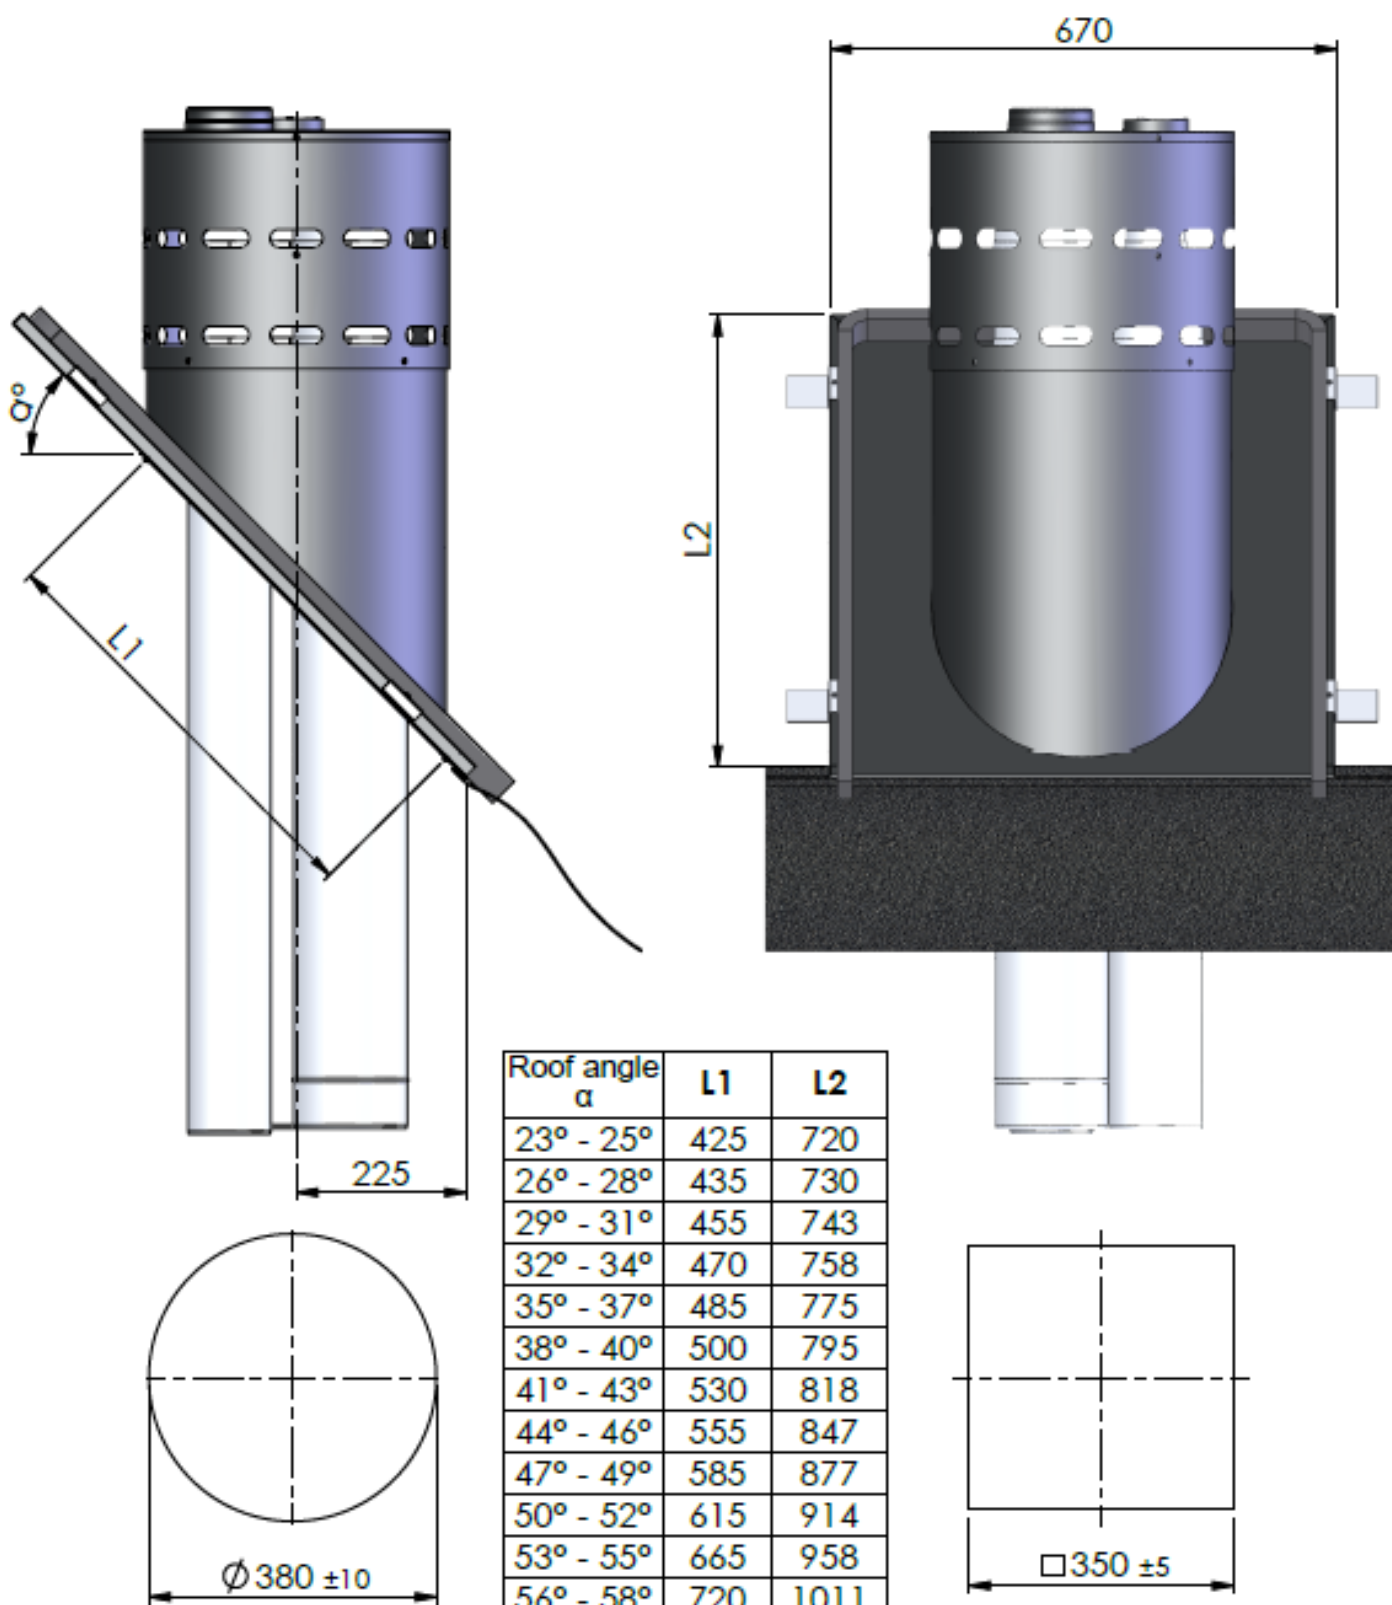

3	1	EcoNext Qi pitched roof upstand	-
2	1	Extention set Qi L= 1500mm	-
1	1	EcoNext Qi chimney	-
Pos.	QTY.	Description	Material

Hekon art. : QI265150

Unit of measure: mm

Hekon art. : QI265150