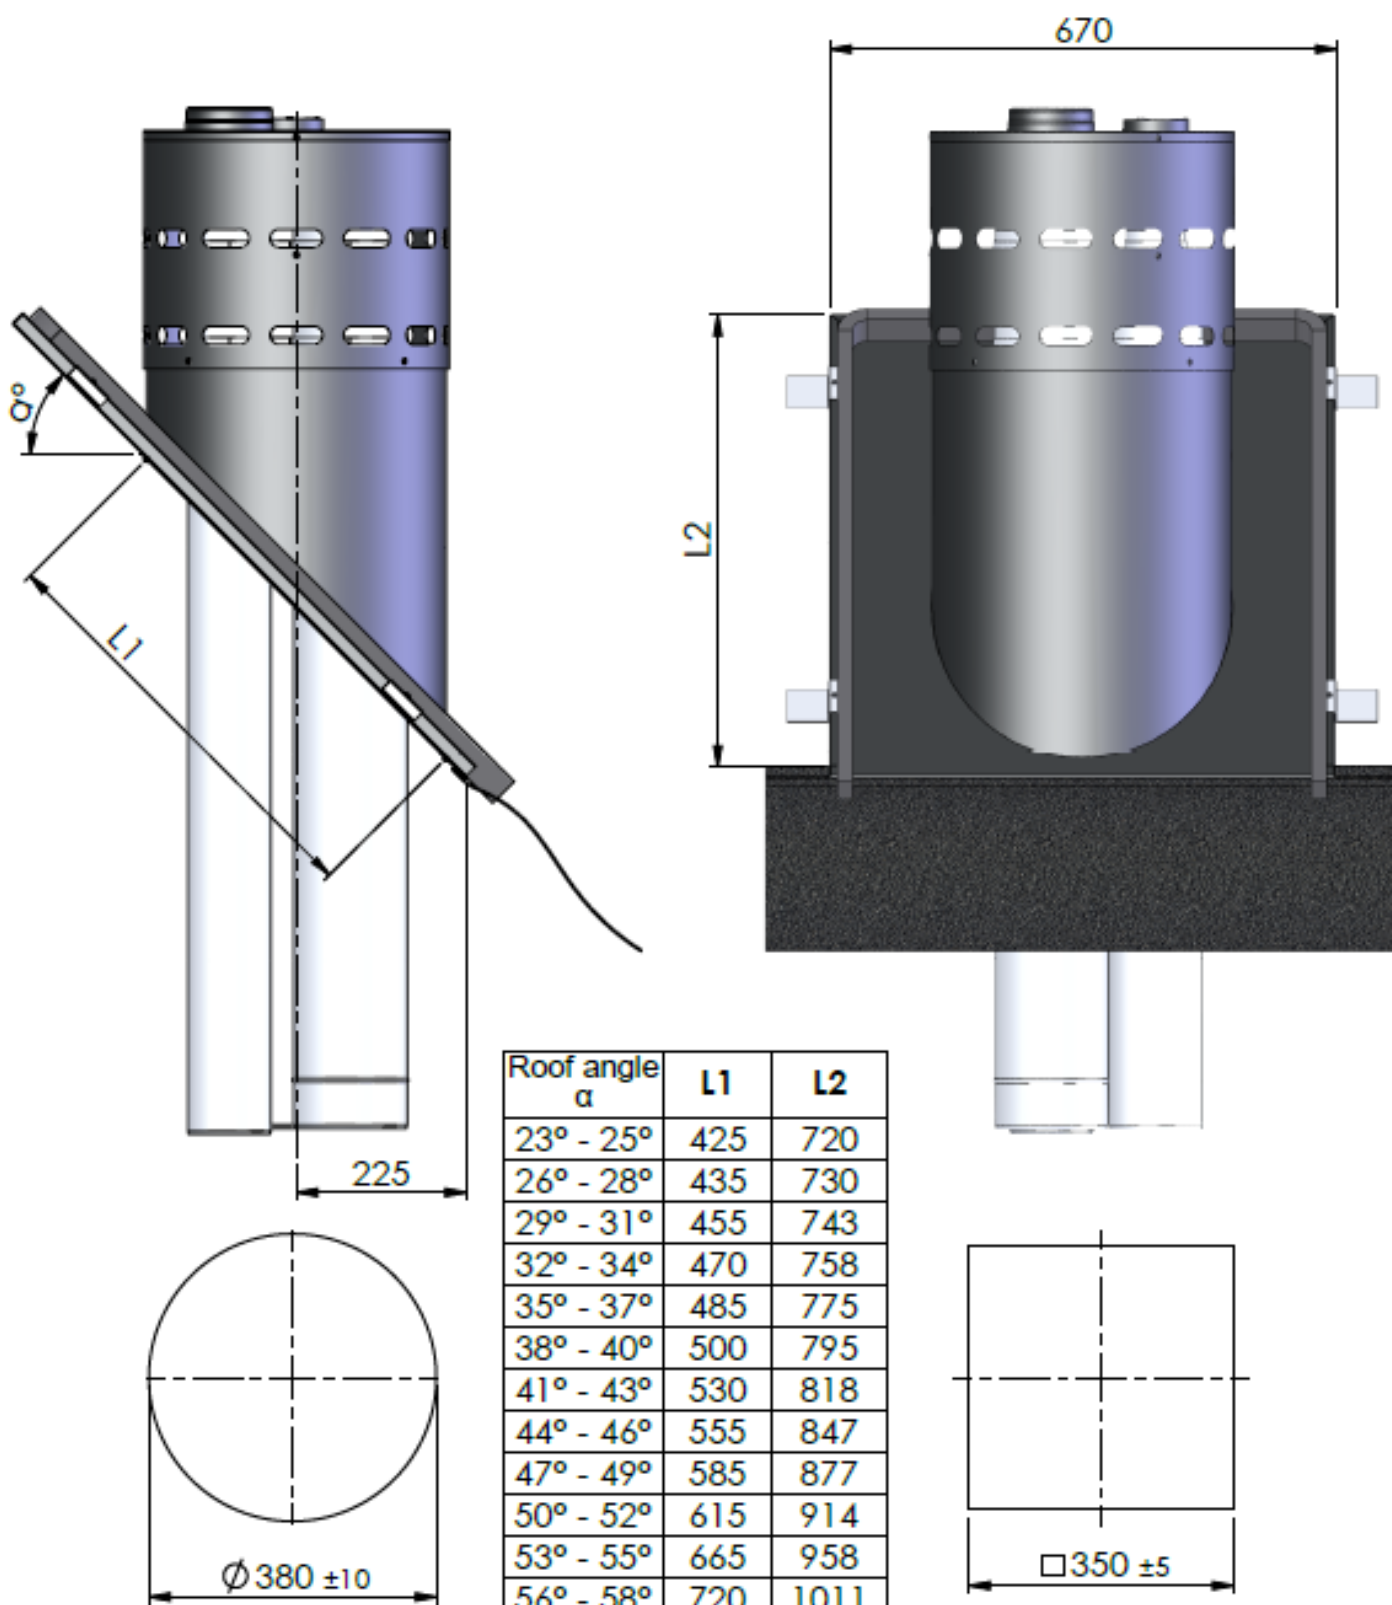

3	1	EcoNext Qi pitched roof upstand	-
2	1	Extention set Qi L= 1500mm	-
1	1	EcoNext Qi chimney	-
Pos.	QTY.	Description	Material

Hekon art. : QI265151

Unit of measure: mm

Hekon art. : QI265151