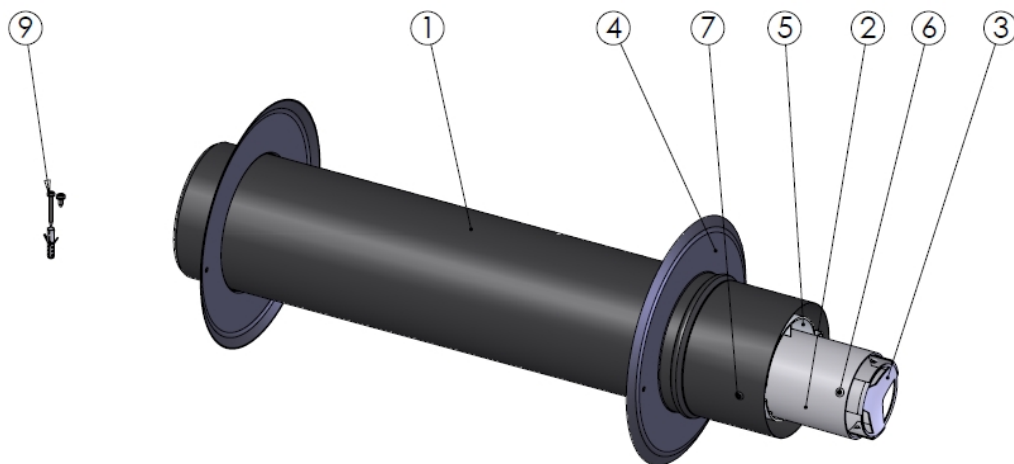

SECTION A-A

9	1	Assembly kit	-
8	1	Assembly manual	Paper
7	2	Rivet $\varnothing 4 \times 9.5$	Al
6	3	Rivet $\varnothing 3.2 \times 7.9$	Al
5	1	Distance ring $\varnothing 80-125$	EN-AW-6060
4	2	Wall plate 125K	DX52D
3	1	Therminal End	EN-AW-1050A
2	1	Flue pipe $\varnothing 80$	EN-AW-6060
1	1	Air pipe $\varnothing 125$	DX52D
Pos.	QTY.	Description	Material

Hekon art. : RO80/125-MDV