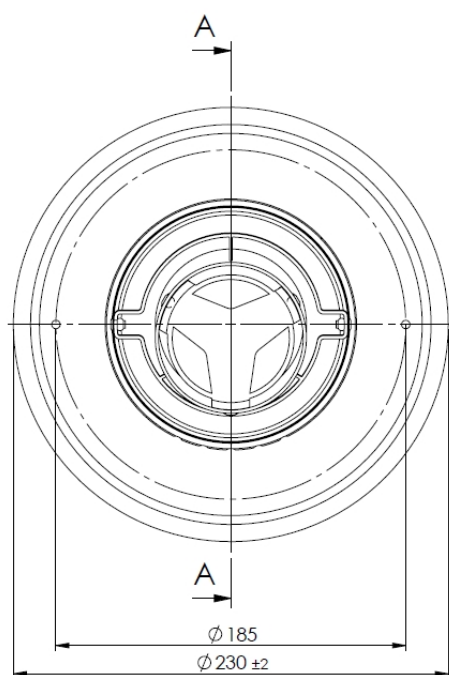

SECTION A-A

9	1	Assembly kit	-
8	1	Assembly manual	Paper
7	2	Rivet $\varnothing 4 \times 9.5$	Al
6	3	Rivet $\varnothing 3.2 \times 7.9$	Al
5	1	Distance ring $\varnothing 80-125$	EN-AW-6060
4	2	Wall plate 125K	DX52D
3	1	Therminal End	EN-AW-1050A
2	1	Flue pipe $\varnothing 80$	EN-AW-6060
1	1	Air pipe $\varnothing 125$	DX52D
Pos.	QTY.	Description	Material

Hekon art. : RO80/125-MDV