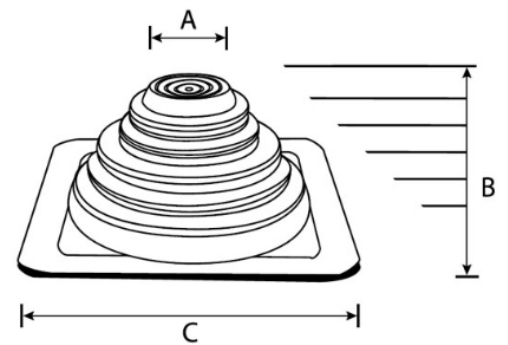

Black	RAL9004
Brown	RAL8028
Grey	RAL7035
White	RAL9010
Dark Green	RAL6002
Light Green	RAL 6017
Dark Blue	RAL5019
Light Blue	RAL5024
Bright Red	RAL3013
Terra Cotta	RAL8004

	A-Top opening diameter	Closed
	B-Cut to suit pipe size	1/4" – 5-3/4" (6 - 146mm)
	C-Base dimensions	8" (203mm)

Unit of measure: mm

Hekon art. : SQ302RASK1