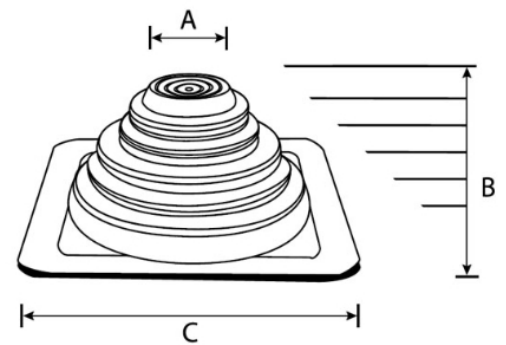

Black	RAL9004
Brown	RAL8028
Grey	RAL7035
White	RAL9010
Dark Green	RAL6002
Light Green	RAL 6017
Dark Blue	RAL5019
Light Blue	RAL5024
Bright Red	RAL3013
Terra Cotta	RAL8004

	A-Top opening diameter	2-1/4" (57mm)
	B-Cut to suit pipe size	2-3/4" - 7" (70 - 177mm)
	C-Base dimensions	10" (254mm)

Unit of measure: mm

Hekon art. : SQ401BASK1