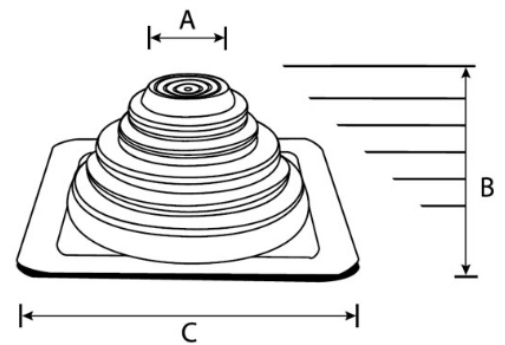

Black	RAL9004
Brown	RAL8028
Grey	RAL7035
White	RAL9010
Dark Green	RAL6002
Light Green	RAL 6017
Dark Blue	RAL5019
Light Blue	RAL5024
Bright Red	RAL3013
Terra Cotta	RAL8004

	A-Top opening diameter	2-1/4" (57mm)
	B-Cut to suit pipe size	2-3/4" - 7" (70 - 177mm)
	C-Base dimensions	10" (254mm)

Unit of measure: mm

Hekon art. : SQ401GASK1