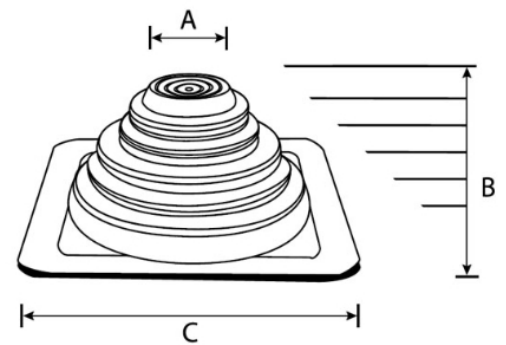

Black	RAL9004
Brown	RAL8028
Grey	RAL7035
White	RAL9010
Dark Green	RAL6002
Light Green	RAL 6017
Dark Blue	RAL5019
Light Blue	RAL5024
Bright Red	RAL3013
Terra Cotta	RAL8004

	A-Top opening diameter	3-1/2 (89mm)
	B-Cut to suit pipe size	4" – 8-1/4" (101 - 209mm)
	C-Base dimensions	11" (279mm)

Unit of measure: mm

Hekon art. : SQ501BASK1