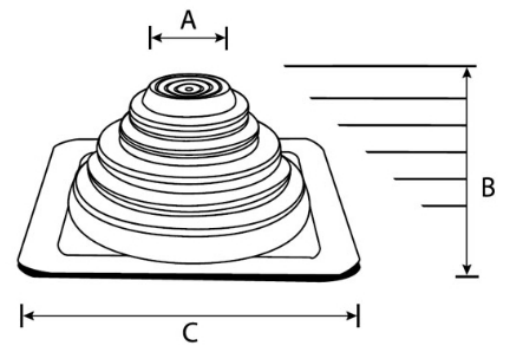

Black	RAL9004
Brown	RAL8028
Grey	RAL7035
White	RAL9010
Dark Green	RAL6002
Light Green	RAL 6017
Dark Blue	RAL5019
Light Blue	RAL5024
Bright Red	RAL3013
Terra Cotta	RAL8004

	A-Top opening diameter	3-1/2 (89mm)
	B-Cut to suit pipe size	4" – 8-1/4" (101 - 209mm)
	C-Base dimensions	11" (279mm)

Unit of measure: mm

Hekon art. : SQ501GASK1