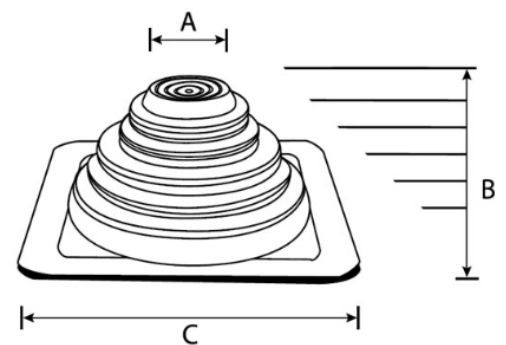

|             |          |
|-------------|----------|
| Black       | RAL9004  |
| Brown       | RAL8028  |
| Grey        | RAL7035  |
| White       | RAL9010  |
| Dark Green  | RAL6002  |
| Light Green | RAL 6017 |
| Dark Blue   | RAL5019  |
| Light Blue  | RAL5024  |
| Bright Red  | RAL3013  |
| Terra Cotta | RAL8004  |

|  |                         |                            |
|--|-------------------------|----------------------------|
|  | A-Top opening diameter  | 3-3/4" (95mm)              |
|  | B-Cut to suit pipe size | 4-3/4" – 10" (121 - 254mm) |
|  | C-Base dimensions       | 12" (304mm)                |

Unit of measure: mm

Hekon art. : SQ601BASK1