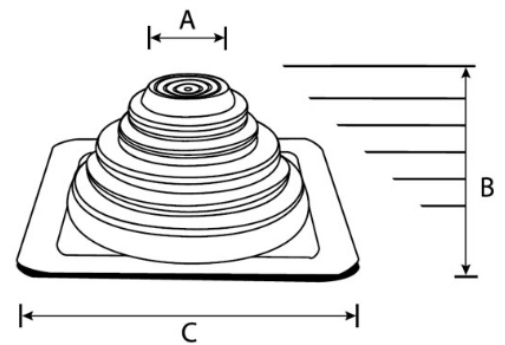

| | | |
|--|-------------------------|----------------------------|
| | A-Top opening diameter | 3-3/4" (95mm) |
| | B-Cut to suit pipe size | 4-3/4" – 10" (121 - 254mm) |
| | C-Base dimensions | 12" (304mm) |

Unit of measure: mm

Hekon art. : SQ601GASK1