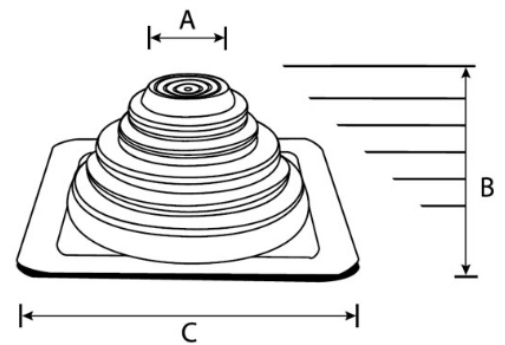

Black	RAL9004
Brown	RAL8028
Grey	RAL7035
White	RAL9010
Dark Green	RAL6002
Light Green	RAL 6017
Dark Blue	RAL5019
Light Blue	RAL5024
Bright Red	RAL3013
Terra Cotta	RAL8004

	A-Top opening diameter	4-3/4" (120mm)
	B-Cut to suit pipe size	5-1/2" – 11-1/2" (140 - 292mm)
	C-Base dimensions	14" (355mm)

Unit of measure: mm

Hekon art. : SQ701GASK1