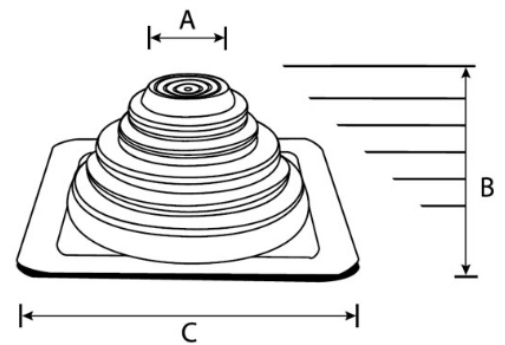

Black	RAL9004
Brown	RAL8028
Grey	RAL7035
White	RAL9010
Dark Green	RAL6002
Light Green	RAL 6017
Dark Blue	RAL5019
Light Blue	RAL5024
Bright Red	RAL3013
Terra Cotta	RAL8004

	A-Top opening diameter	4-3/4" (120mm)
	B-Cut to suit pipe size	5-1/2" – 11-1/2" (140 - 292mm)
	C-Base dimensions	14" (355mm)

Unit of measure: mm

Hekon art. : SQ702RASK1