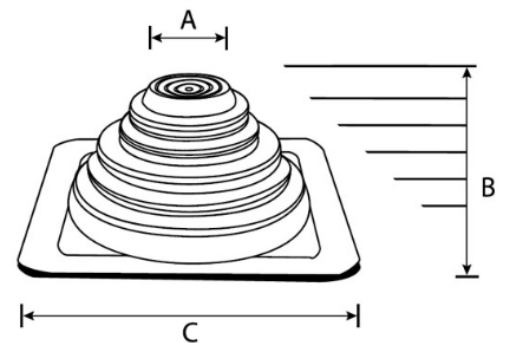

Black	RAL9004
Brown	RAL8028
Grey	RAL7035
White	RAL9010
Dark Green	RAL6002
Light Green	RAL 6017
Dark Blue	RAL5019
Light Blue	RAL5024
Bright Red	RAL3013
Terra Cotta	RAL8004

	A-Top opening diameter	5-1/2" (140mm)
	B-Cut to suit pipe size	6-3/4" – 13-1/2" (171 - 343mm)
	C-Base dimensions	17" (431mm)

Unit of measure: mm

Hekon art. : SQ801GASK1