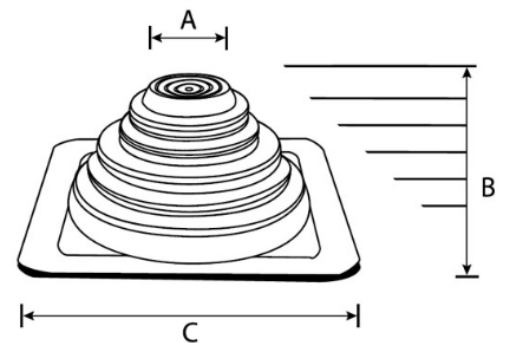

Black	RAL9004
Brown	RAL8028
Grey	RAL7035
White	RAL9010
Dark Green	RAL6002
Light Green	RAL 6017
Dark Blue	RAL5019
Light Blue	RAL5024
Bright Red	RAL3013
Terra Cotta	RAL8004

	A-Top opening diameter	8" (203mm)
	B-Cut to suit pipe size	9-1/2" – 20-1/2" (241 - 520mm)
	C-Base dimensions	25" (635mm)

Unit of measure: mm

Hekon art. : SQ901GASK1