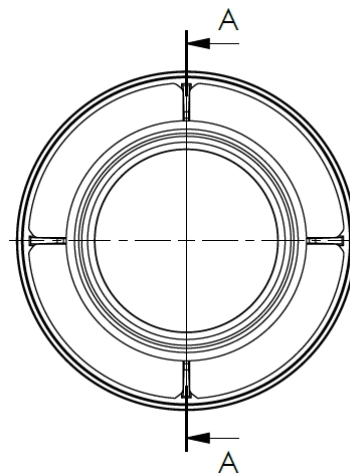

SECTION A-A

Type	L1
ø60-100 L250	250
ø60-100 L500	500

Unit of measure: mm

3	1	Coupling ø60-100 conneX3t	PP 20%Glass fiber
2	1	Airpipe ø100	PVC
1	1	Flue Pipe ø60 Extrusion	-
Pos.	QTY.	Description	Material

Hekon art. : X3060/1000500