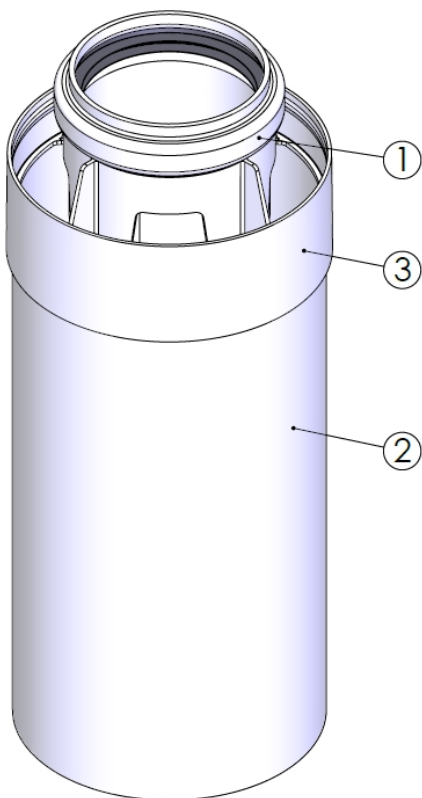

SECTION A-A

Type	L1
ø60-100 L250	250
ø60-100 L500	500

Unit of measure: mm

3	1	Coupling ø60-100 conneX3t	PP 20%Glass fiber
2	1	Airpipe ø100	PVC
1	1	Flue Pipe ø60 Extrusion	-
Pos.	QTY.	Description	Material

Hekon art. : X3060/1000500